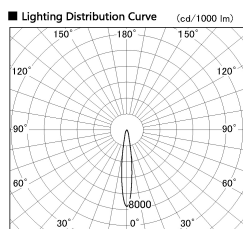

Item no. SD381-2615W9035-IK

Series Name: Cledy versa R-G (In-track)
(SD381-IK)

■ Direct Horizontal Illuminance SD381-2615W9035-IK

φ	Illuminance Angle	Beam Angle	Vertical Illuminance (lx)
1	14°	15°	81330
240			20330
			9040
480			5080
2			3250
730			2260
3			1660
980			1270

Installation	Track Mount
Type	
Fixture wattage	23W
Beam angle	15 deg
Color Temp.	3500K
CRI	Ra>90
Luminous	2627 lm
Body	Die-castaluminumalloy
Body finish	White
Trim finish	White
Reflector finish	N/A
IP Rate	IP20
Light source	COBmodule
Input Voltage	AC220~240V
Dimming Type	Non-Dimmable
Certificate	CE,CCC
Cut Hole	N/A