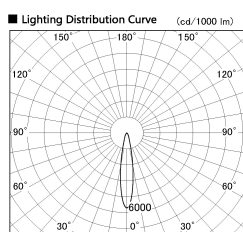

Item no. SD381-2620W9035-IK

Series Name: Cledy versa R-G (In-track)
(SD381-IK)

Installation	Track Mount
Type	
Fixture wattage	23W
Beam angle	18 deg
Color Temp.	3500K
CRI	Ra>90
Luminous	2656 lm
Body	Die-castaluminumalloy
Body finish	White
Trim finish	White
Reflector finish	N/A
IP Rate	IP20
Light source	COBmodule
Input Voltage	AC220~240V
Dimming Type	Non-Dimmable
Certificate	CE,CCC
Cut Hole	N/A

Direct Horizontal Illuminance SD381-2620W9035-IK

φ	Illuminance Angle	Beam Angle	Vertical Illuminance (lx)
310	18°	18°	60430
151			15110
67			6710
38			3780
24			2420
17			1680
12			1230
9			940