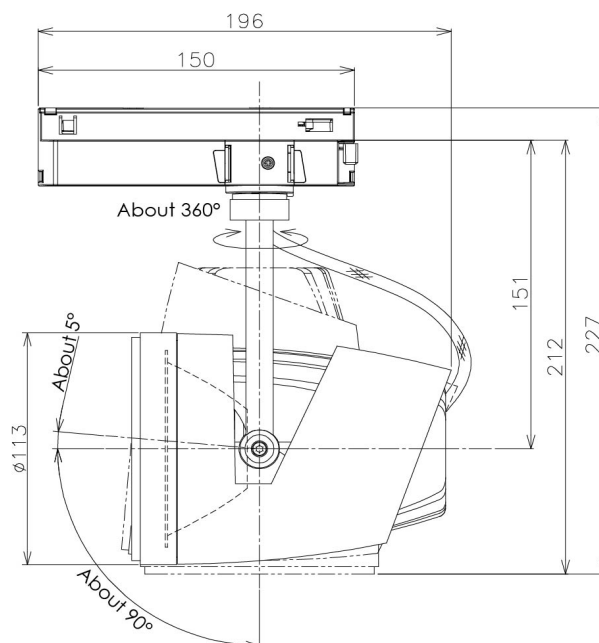

Item no. SD381-2640W9035-IK

Series Name: Cledy versa R-G (In-track)
(SD381-IK)

| | |
|------------------|-----------------------|
| Installation | Track Mount |
| Type | |
| Fixture wattage | 23W |
| Beam angle | 46 deg |
| Color Temp. | 3500K |
| CRI | Ra>90 |
| Luminous | 2484 lm |
| Body | Die-castaluminumalloy |
| Body finish | White |
| Trim finish | White |
| Reflector finish | N/A |
| IP Rate | IP20 |
| Light source | COBmodule |
| Input Voltage | AC220~240V |
| Dimming Type | Non-Dimmable |
| Certificate | CE,CCC |
| Cut Hole | N/A |