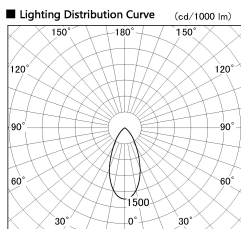

Item no. SD381-2640W9035-IK

Series Name: Cledy versa R-G (In-track)
(SD381-IK)

| | |
|------------------|-----------------------|
| Installation | Track Mount |
| Type | |
| Fixture wattage | 23W |
| Beam angle | 46 deg |
| Color Temp. | 3500K |
| CRI | Ra>90 |
| Luminous | 2484 lm |
| Body | Die-castaluminumalloy |
| Body finish | White |
| Trim finish | White |
| Reflector finish | N/A |
| IP Rate | IP20 |
| Light source | COBmodule |
| Input Voltage | AC220~240V |
| Dimming Type | Non-Dimmable |
| Certificate | CE,CCC |
| Cut Hole | N/A |