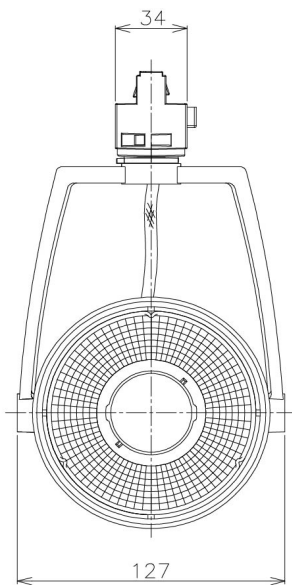

Item no. SD381-2640W9035-IK

Series Name: Cledy versa R-G (In-track)
(SD381-IK)

| | |
|------------------|-----------------------|
| Installation | Track Mount |
| Type | |
| Fixture wattage | 23W |
| Beam angle | 46 deg |
| Color Temp. | 3500K |
| CRI | Ra>90 |
| Luminous | 2484 lm |
| Body | Die-castaluminumalloy |
| Body finish | White |
| Trim finish | White |
| Reflector finish | N/A |
| IP Rate | IP20 |
| Light source | COBmodule |
| Input Voltage | AC220~240V |
| Dimming Type | Non-Dimmable |
| Certificate | CE,CCC |
| Cut Hole | N/A |