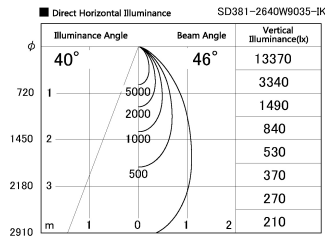

Item no. SD381-2640W9035-IK

Series Name: Cledy versa R-G (In-track)
(SD381-IK)

| | |
|------------------|-----------------------|
| Installation | Track Mount |
| Type | |
| Fixture wattage | 23W |
| Beam angle | 46 deg |
| Color Temp. | 3500K |
| CRI | Ra>90 |
| Luminous | 2484 lm |
| Body | Die-castaluminumalloy |
| Body finish | White |
| Trim finish | White |
| Reflector finish | N/A |
| IP Rate | IP20 |
| Light source | COBmodule |
| Input Voltage | AC220~240V |
| Dimming Type | Non-Dimmable |
| Certificate | CE,CCC |
| Cut Hole | N/A |