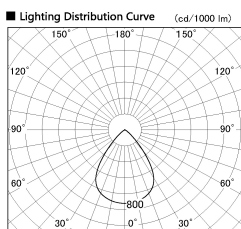

Item no. SD381-2660W9035-IK

Series Name: Cledy versa R-G (In-track)  
(SD381-IK)

Installation	Track Mount
Type	Cledy versa R-G (In-track) (SD381-IK)
Fixture wattage	23W
Beam angle	74 deg
Color Temp.	3500K
CRI	Ra>90
Luminous	2500 lm
Body	Die-castaluminumalloy
Body finish	White
Trim finish	White
Reflector finish	N/A
IP Rate	IP20
Light source	COBmodule
Input Voltage	AC220~240V
Dimming Type	Non-Dimmable
Certificate	CE,CCC
Cut Hole	N/A