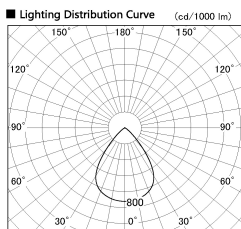

Item no. SD381-2660W9035-IK

Series Name: Cledy versa R-G (In-track)
(SD381-IK)

Installation	Track Mount
Type	
Fixture wattage	23W
Beam angle	74 deg
Color Temp.	3500K
CRI	Ra>90
Luminous	2500 lm
Body	Die-castaluminumalloy
Body finish	White
Trim finish	White
Reflector finish	N/A
IP Rate	IP20
Light source	COBmodule
Input Voltage	AC220~240V
Dimming Type	Non-Dimmable
Certificate	CE,CCC
Cut Hole	N/A