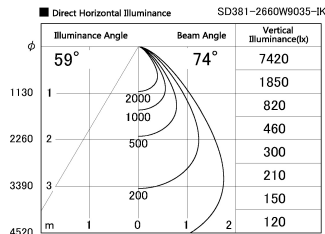

Item no. SD381-2660W9035-IK

Series Name: Cledy versa R-G (In-track)
(SD381-IK)

Installation	Track Mount
Type	
Fixture wattage	23W
Beam angle	74 deg
Color Temp.	3500K
CRI	Ra>90
Luminous	2500 lm
Body	Die-castaluminumalloy
Body finish	White
Trim finish	White
Reflector finish	N/A
IP Rate	IP20
Light source	COBmodule
Input Voltage	AC220~240V
Dimming Type	Non-Dimmable
Certificate	CE,CCC
Cut Hole	N/A