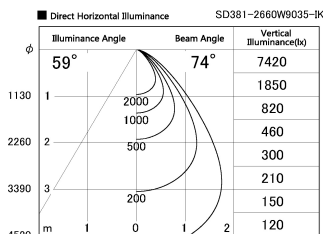

Item no. SD381-2660W9035-IK

Series Name: Cledy versa R-G (In-track)  
(SD381-IK)

Installation	Track Mount
Type	Cledy versa R-G (In-track) (SD381-IK)
Fixture wattage	23W
Beam angle	74 deg
Color Temp.	3500K
CRI	Ra>90
Luminous	2500 lm
Body	Die-castaluminumalloy
Body finish	White
Trim finish	White
Reflector finish	N/A
IP Rate	IP20
Light source	COBmodule
Input Voltage	AC220~240V
Dimming Type	Non-Dimmable
Certificate	CE,CCC
Cut Hole	N/A