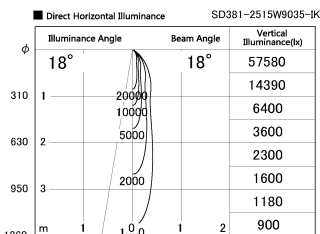

Item no. SD381-2515W9035-IK

Series Name: Cledy versa R-G (In-track)  
(SD381-IK)

Installation	Track Mount
Type	
Fixture wattage	23W
Beam angle	18 deg
Color Temp.	3500K
CRI	Ra>90
Luminous	2431 lm
Body	Die-cast aluminum alloy
Body finish	White
Trim finish	White
Reflector finish	N/A
IP Rate	IP20
Light source	COB module
Input Voltage	AC220~240V
Dimming Type	Non-Dimmable
Certificate	CE,CCC
Cut Hole	N/A