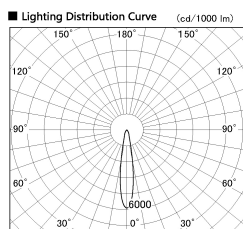

Item no. SD381-2515W9035-IK

Series Name: Cledy versa R-G (In-track)  
(SD381-IK)

Installation	Track Mount
Type	
Fixture wattage	23W
Beam angle	18 deg
Color Temp.	3500K
CRI	Ra>90
Luminous	2431 lm
Body	Die-cast aluminum alloy
Body finish	White
Trim finish	White
Reflector finish	N/A
IP Rate	IP20
Light source	COB module
Input Voltage	AC220~240V
Dimming Type	Non-Dimmable
Certificate	CE,CCC
Cut Hole	N/A