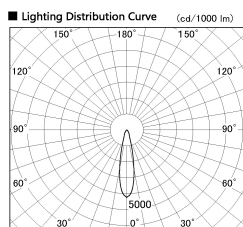

Item no. SD381-2520W9035-IK

Series Name: Cledy versa R-G (In-track)
(SD381-IK)

■ Direct Horizontal Illuminance SD381-2520W9035-IK

φ	Illuminance Angle	Beam Angle	Vertical Illuminance (lx)
370	21°	22°	41970
740	1		10490
1110	2		4660
1480	3		2620
	1	2	1680
	0	1	1170
	0	2	860
	0	2	660

Installation	Track Mount
Type	
Fixture wattage	23W
Beam angle	22 deg
Color Temp.	3500K
CRI	Ra>90
Luminous	2464 lm
Body	Die-castaluminumalloy
Body finish	White
Trim finish	White
Reflector finish	N/A
IP Rate	IP20
Light source	COBmodule
Input Voltage	AC220~240V
Dimming Type	Non-Dimmable
Certificate	CE,CCC
Cut Hole	N/A