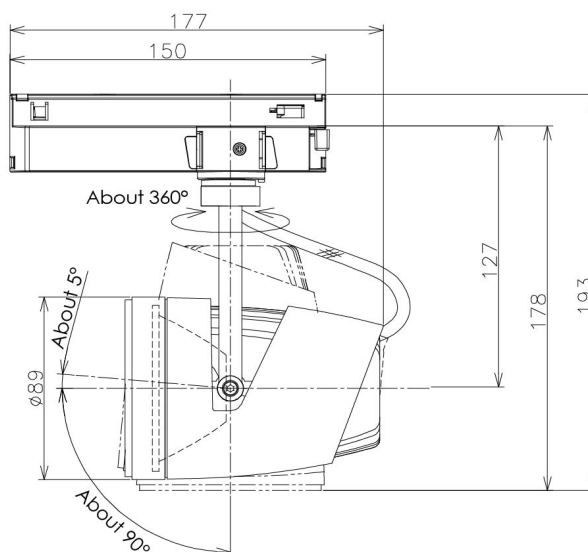

Item no. SD381-2520W9035-IK

Series Name: Cledy versa R-G (In-track)
(SD381-IK)

■ Direct Horizontal Illuminance SD381-2520W9035-IK

φ	Illuminance Angle	Beam Angle	Vertical Illuminance (lx)
370	21°	22°	41970
740	1		10490
1110	2		4660
1480	3		2620
	1	2	1680
	0	1	1170
	0	2	860
	0	2	660

Installation	Track Mount
Type	
Fixture wattage	23W
Beam angle	22 deg
Color Temp.	3500K
CRI	Ra>90
Luminous	2464 lm
Body	Die-castaluminumalloy
Body finish	White
Trim finish	White
Reflector finish	N/A
IP Rate	IP20
Light source	COBmodule
Input Voltage	AC220~240V
Dimming Type	Non-Dimmable
Certificate	CE,CCC
Cut Hole	N/A