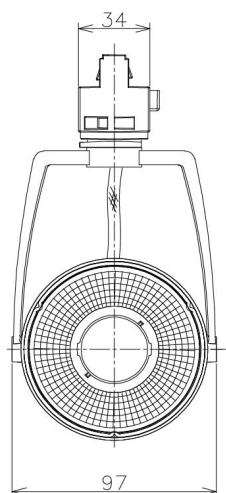

Item no. SD381-2520W9035-IK

Series Name: Cledy versa R-G (In-track)
(SD381-IK)

■ Direct Horizontal Illuminance SD381-2520W9035-IK

φ	Illuminance Angle	Beam Angle	Vertical Illuminance (lx)
370	21°	22°	41970
740	1		10490
1110	2		4660
1480	3		2620
	1	2	1680
	0	1	1170
	0	2	860
	0	2	660

Installation	Track Mount
Type	
Fixture wattage	23W
Beam angle	22 deg
Color Temp.	3500K
CRI	Ra>90
Luminous	2464 lm
Body	Die-castaluminumalloy
Body finish	White
Trim finish	White
Reflector finish	N/A
IP Rate	IP20
Light source	COBmodule
Input Voltage	AC220~240V
Dimming Type	Non-Dimmable
Certificate	CE,CCC
Cut Hole	N/A