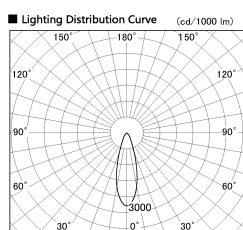

Item no. SD381-2530W9035-IK

Series Name: Cledy versa R-G (In-track)
(SD381-IK)

Installation	Track Mount
Type	Cledy versa R-G (In-track) (SD381-IK)
Fixture wattage	23W
Beam angle	30 deg
Color Temp.	3500K
CRI	Ra>90
Luminous	2447 lm
Body	Die-cast aluminum alloy
Body finish	White
Trim finish	White
Reflector finish	N/A
IP Rate	IP20
Light source	COB module
Input Voltage	AC220~240V
Dimming Type	Non-Dimmable
Certificate	CE,CCC
Cut Hole	N/A