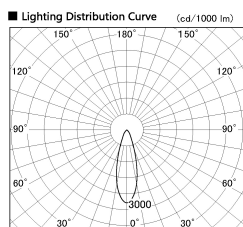

Item no. SD381-2530W9035-IK

Series Name: Cledy versa R-G (In-track)
(SD381-IK)

Installation	Track Mount
Type	
Fixture wattage	23W
Beam angle	30 deg
Color Temp.	3500K
CRI	Ra>90
Luminous	2447 lm
Body	Die-cast aluminum alloy
Body finish	White
Trim finish	White
Reflector finish	N/A
IP Rate	IP20
Light source	COB module
Input Voltage	AC220~240V
Dimming Type	Non-Dimmable
Certificate	CE,CCC
Cut Hole	N/A