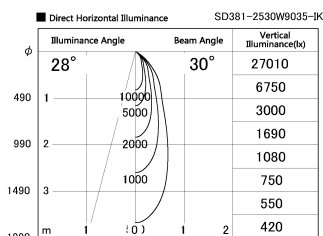

Item no. SD381-2530W9035-IK

Series Name: Cledy versa R-G (In-track)
(SD381-IK)

Installation	Track Mount
Type	
Fixture wattage	23W
Beam angle	30 deg
Color Temp.	3500K
CRI	Ra>90
Luminous	2447 lm
Body	Die-cast aluminum alloy
Body finish	White
Trim finish	White
Reflector finish	N/A
IP Rate	IP20
Light source	COB module
Input Voltage	AC220~240V
Dimming Type	Non-Dimmable
Certificate	CE,CCC
Cut Hole	N/A