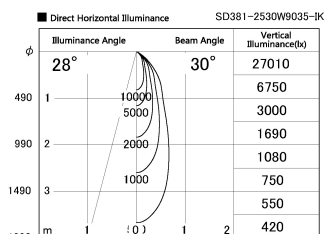

Item no. SD381-2530W9035-IK

Series Name: Cledy versa R-G (In-track)
(SD381-IK)

Installation	Track Mount
Type	Cledy versa R-G (In-track) (SD381-IK)
Fixture wattage	23W
Beam angle	30 deg
Color Temp.	3500K
CRI	Ra>90
Luminous	2447 lm
Body	Die-cast aluminum alloy
Body finish	White
Trim finish	White
Reflector finish	N/A
IP Rate	IP20
Light source	COB module
Input Voltage	AC220~240V
Dimming Type	Non-Dimmable
Certificate	CE,CCC
Cut Hole	N/A