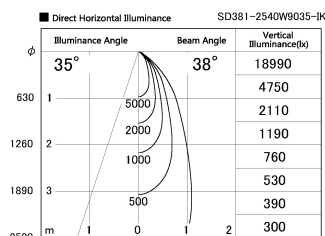

Item no. SD381-2540W9035-IK

Series Name: Cledy versa R-G (In-track)
(SD381-IK)

Installation	Track Mount
Type	Cledy versa R-G (In-track) (SD381-IK)
Fixture wattage	23W
Beam angle	38 deg
Color Temp.	3500K
CRI	Ra>90
Luminous	2392 lm
Body	Die-castaluminumalloy
Body finish	White
Trim finish	White
Reflector finish	N/A
IP Rate	IP20
Light source	COBmodule
Input Voltage	AC220~240V
Dimming Type	Non-Dimmable
Certificate	CE,CCC
Cut Hole	N/A