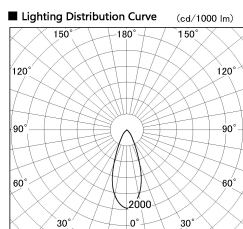

Item no. SD381-2540W9035-IK

Series Name: Cledy versa R-G (In-track)
(SD381-IK)

Installation	Track Mount
Type	Cledy versa R-G (In-track) (SD381-IK)
Fixture wattage	23W
Beam angle	38 deg
Color Temp.	3500K
CRI	Ra>90
Luminous	2392 lm
Body	Die-castaluminumalloy
Body finish	White
Trim finish	White
Reflector finish	N/A
IP Rate	IP20
Light source	COBmodule
Input Voltage	AC220~240V
Dimming Type	Non-Dimmable
Certificate	CE,CCC
Cut Hole	N/A