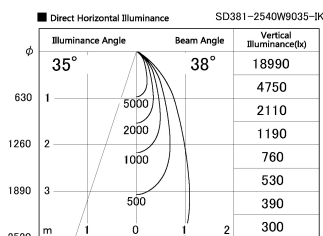

Item no. SD381-2540W9035-IK

Series Name: Cledy versa R-G (In-track)
(SD381-IK)

Installation	Track Mount
Type	
Fixture wattage	23W
Beam angle	38 deg
Color Temp.	3500K
CRI	Ra>90
Luminous	2392 lm
Body	Die-castaluminumalloy
Body finish	White
Trim finish	White
Reflector finish	N/A
IP Rate	IP20
Light source	COBmodule
Input Voltage	AC220~240V
Dimming Type	Non-Dimmable
Certificate	CE,CCC
Cut Hole	N/A