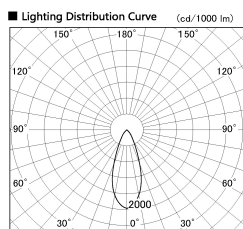

Item no. SD381-2540W9035-IK

Series Name: Cledy versa R-G (In-track)
(SD381-IK)

Installation	Track Mount
Type	
Fixture wattage	23W
Beam angle	38 deg
Color Temp.	3500K
CRI	Ra>90
Luminous	2392 lm
Body	Die-castaluminumalloy
Body finish	White
Trim finish	White
Reflector finish	N/A
IP Rate	IP20
Light source	COBmodule
Input Voltage	AC220~240V
Dimming Type	Non-Dimmable
Certificate	CE,CCC
Cut Hole	N/A