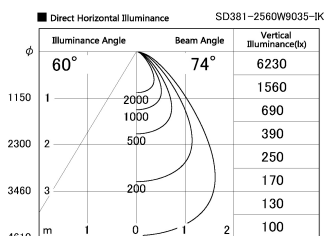

Item no. SD381-2560W9035-IK

Series Name: Cledy versa R-G (In-track)
(SD381-IK)

Installation	Track Mount
Type	
Fixture wattage	23W
Beam angle	74 deg
Color Temp.	3500K
CRI	Ra>90
Luminous	2186 lm
Body	Die-castaluminumalloy
Body finish	White
Trim finish	White
Reflector finish	N/A
IP Rate	IP20
Light source	COBmodule
Input Voltage	AC220~240V
Dimming Type	Non-Dimmable
Certificate	CE,CCC
Cut Hole	N/A