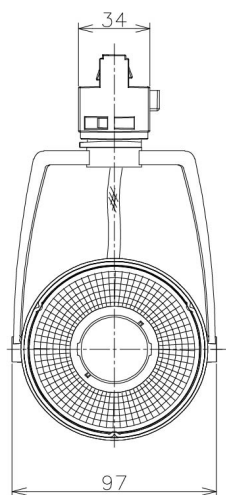

Item no. SD381-2560W9035-IK

Series Name: Cledy versa R-G (In-track)
(SD381-IK)

Installation	Track Mount
Type	
Fixture wattage	23W
Beam angle	74 deg
Color Temp.	3500K
CRI	Ra>90
Luminous	2186 lm
Body	Die-castaluminumalloy
Body finish	White
Trim finish	White
Reflector finish	N/A
IP Rate	IP20
Light source	COBmodule
Input Voltage	AC220~240V
Dimming Type	Non-Dimmable
Certificate	CE,CCC
Cut Hole	N/A