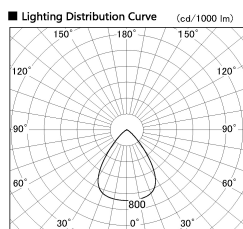

Item no. SD381-2560W9035-IK

Series Name: Cledy versa R-G (In-track)
(SD381-IK)

Installation	Track Mount
Type	
Fixture wattage	23W
Beam angle	74 deg
Color Temp.	3500K
CRI	Ra>90
Luminous	2186 lm
Body	Die-castaluminumalloy
Body finish	White
Trim finish	White
Reflector finish	N/A
IP Rate	IP20
Light source	COBmodule
Input Voltage	AC220~240V
Dimming Type	Non-Dimmable
Certificate	CE,CCC
Cut Hole	N/A