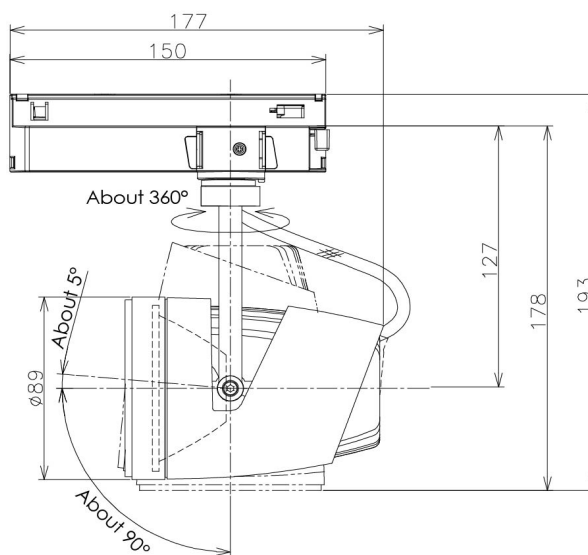

Item no. SD381-2560W9035-IK

Series Name: Cledy versa R-G (In-track)
(SD381-IK)

Installation	Track Mount
Type	
Fixture wattage	23W
Beam angle	74 deg
Color Temp.	3500K
CRI	Ra>90
Luminous	2186 lm
Body	Die-castaluminumalloy
Body finish	White
Trim finish	White
Reflector finish	N/A
IP Rate	IP20
Light source	COBmodule
Input Voltage	AC220~240V
Dimming Type	Non-Dimmable
Certificate	CE,CCC
Cut Hole	N/A