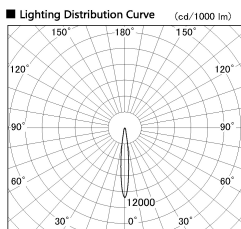

Item no. SD381-2015W9035-IK

Series Name: Cledy versa R-G (In-track)
(SD381-IK)

■ Direct Horizontal Illuminance SD381-2015W9035-IK

φ	Illuminance Angle	Beam Angle	Vertical Illuminance (lx)
190	11°	12°	83700
1			20920
380			9300
2			5230
570			3350
3			2320
770			1710
m	1	0	1310

Installation	Track Mount
Type	Cledy versa R-G (In-track) (SD381-IK)
Fixture wattage	20W
Beam angle	12 deg
Color Temp.	3500K
CRI	Ra>90
Luminous	1979 lm
Body	Die-castaluminumalloy
Body finish	White
Trim finish	White
Reflector finish	N/A
IP Rate	IP20
Light source	COBmodule
Input Voltage	AC220~240V
Dimming Type	Non-Dimmable
Certificate	CE,CCC
Cut Hole	N/A