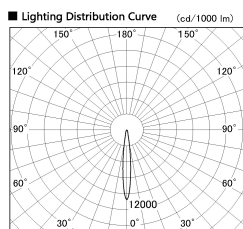

Item no. SD381-2015W9035-IK

Series Name: Cledy versa R-G (In-track)
(SD381-IK)

■ Direct Horizontal Illuminance SD381-2015W9035-IK

φ	Illuminance Angle	Beam Angle	Vertical Illuminance (lx)
190	11°	12°	83700
1			20920
			9300
380			5230
2			3350
570			2320
3			1710
770	m	1 0 1 2	1310

Installation	Track Mount
Type	
Fixture wattage	20W
Beam angle	12 deg
Color Temp.	3500K
CRI	Ra>90
Luminous	1979 lm
Body	Die-castaluminumalloy
Body finish	White
Trim finish	White
Reflector finish	N/A
IP Rate	IP20
Light source	COBmodule
Input Voltage	AC220~240V
Dimming Type	Non-Dimmable
Certificate	CE,CCC
Cut Hole	N/A