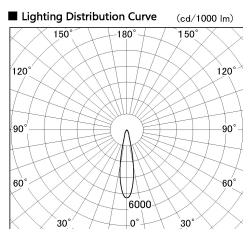

Item no. SD381-2020W9035-IK

Series Name: Cledy versa R-G (In-track)
(SD381-IK)

■ Direct Horizontal Illuminance SD381-2020W9035-IK

Illuminance Angle	Beam Angle	Vertical Illuminance (lx)
20°	21°	41370
1		10340
		4600
		2590
700	2	1650
		1150
1050	3	840
		650
1410	m	

Installation	Track Mount
Type	
Fixture wattage	20W
Beam angle	21 deg
Color Temp.	3500K
CRI	Ra>90
Luminous	2012 lm
Body	Die-castaluminumalloy
Body finish	White
Trim finish	White
Reflector finish	N/A
IP Rate	IP20
Light source	COBmodule
Input Voltage	AC220~240V
Dimming Type	Non-Dimmable
Certificate	CE,CCC
Cut Hole	N/A