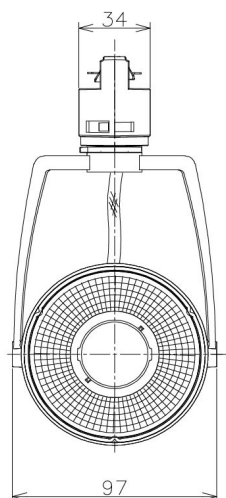

Item no. SD381-2030W9035-IK

Series Name: Cledy versa R-G (In-track)  
(SD381-IK)

|                  |                       |
|------------------|-----------------------|
| Installation     | Track Mount           |
| Type             |                       |
| Fixture wattage  | 20W                   |
| Beam angle       | 29 deg                |
| Color Temp.      | 3500K                 |
| CRI              | Ra>90                 |
| Luminous         | 1993 lm               |
| Body             | Die-castaluminumalloy |
| Body finish      | White                 |
| Trim finish      | White                 |
| Reflector finish | N/A                   |
| IP Rate          | IP20                  |
| Light source     | COBmodule             |
| Input Voltage    | AC220~240V            |
| Dimming Type     | Non-Dimmable          |
| Certificate      | CE,CCC                |
| Cut Hole         | N/A                   |