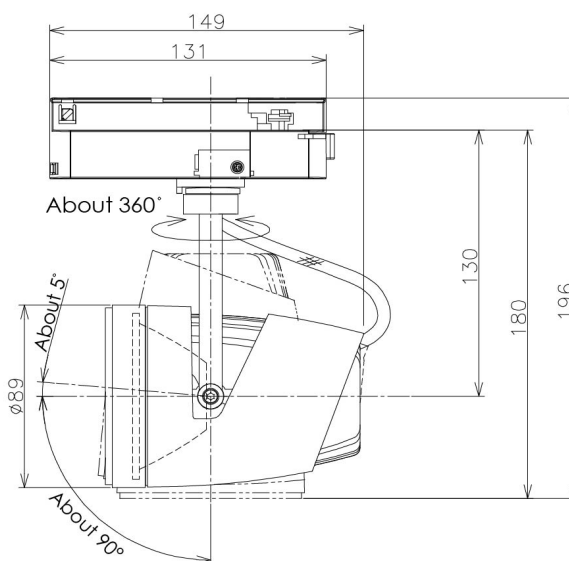

Item no. SD381-2030W9035-IK

Series Name: Cledy versa R-G (In-track)  
(SD381-IK)

|                  |                       |
|------------------|-----------------------|
| Installation     | Track Mount           |
| Type             |                       |
| Fixture wattage  | 20W                   |
| Beam angle       | 29 deg                |
| Color Temp.      | 3500K                 |
| CRI              | Ra>90                 |
| Luminous         | 1993 lm               |
| Body             | Die-castaluminumalloy |
| Body finish      | White                 |
| Trim finish      | White                 |
| Reflector finish | N/A                   |
| IP Rate          | IP20                  |
| Light source     | COBmodule             |
| Input Voltage    | AC220~240V            |
| Dimming Type     | Non-Dimmable          |
| Certificate      | CE,CCC                |
| Cut Hole         | N/A                   |