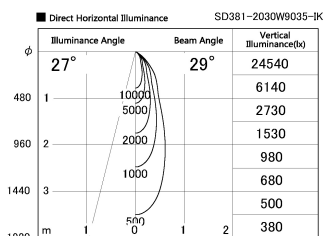

Item no. SD381-2030W9035-IK

Series Name: Cledy versa R-G (In-track)  
(SD381-IK)

|                  |                       |
|------------------|-----------------------|
| Installation     | Track Mount           |
| Type             |                       |
| Fixture wattage  | 20W                   |
| Beam angle       | 29 deg                |
| Color Temp.      | 3500K                 |
| CRI              | Ra>90                 |
| Luminous         | 1993 lm               |
| Body             | Die-castaluminumalloy |
| Body finish      | White                 |
| Trim finish      | White                 |
| Reflector finish | N/A                   |
| IP Rate          | IP20                  |
| Light source     | COBmodule             |
| Input Voltage    | AC220~240V            |
| Dimming Type     | Non-Dimmable          |
| Certificate      | CE,CCC                |
| Cut Hole         | N/A                   |