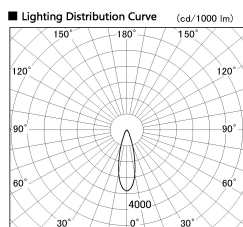

Item no. SD381-2030W9035-IK

Series Name: Cledy versa R-G (In-track)  
(SD381-IK)

|                  |                       |
|------------------|-----------------------|
| Installation     | Track Mount           |
| Type             |                       |
| Fixture wattage  | 20W                   |
| Beam angle       | 29 deg                |
| Color Temp.      | 3500K                 |
| CRI              | Ra>90                 |
| Luminous         | 1993 lm               |
| Body             | Die-castaluminumalloy |
| Body finish      | White                 |
| Trim finish      | White                 |
| Reflector finish | N/A                   |
| IP Rate          | IP20                  |
| Light source     | COBmodule             |
| Input Voltage    | AC220~240V            |
| Dimming Type     | Non-Dimmable          |
| Certificate      | CE,CCC                |
| Cut Hole         | N/A                   |