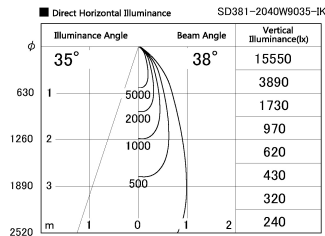

Item no. SD381-2040W9035-IK

Series Name: Cledy versa R-G (In-track)  
(SD381-IK)

Installation	Track Mount
Type	Cledy versa R-G (In-track) (SD381-IK)
Fixture wattage	20W
Beam angle	38 deg
Color Temp.	3500K
CRI	Ra>90
Luminous	1937 lm
Body	Die-castaluminumalloy
Body finish	White
Trim finish	White
Reflector finish	N/A
IP Rate	IP20
Light source	COBmodule
Input Voltage	AC220~240V
Dimming Type	Non-Dimmable
Certificate	CE,CCC
Cut Hole	N/A