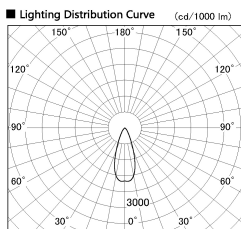

Item no. SD381-2040W9035-IK

Series Name: Cledy versa R-G (In-track)  
(SD381-IK)

Installation	Track Mount
Type	Cledy versa R-G (In-track) (SD381-IK)
Fixture wattage	20W
Beam angle	38 deg
Color Temp.	3500K
CRI	Ra>90
Luminous	1937 lm
Body	Die-castaluminumalloy
Body finish	White
Trim finish	White
Reflector finish	N/A
IP Rate	IP20
Light source	COBmodule
Input Voltage	AC220~240V
Dimming Type	Non-Dimmable
Certificate	CE,CCC
Cut Hole	N/A