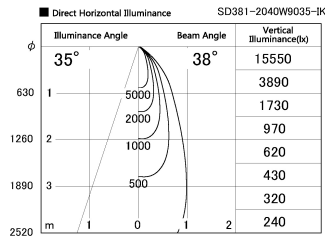

Item no. SD381-2040W9035-IK

Series Name: Cledy versa R-G (In-track)
(SD381-IK)

Installation	Track Mount
Type	
Fixture wattage	20W
Beam angle	38 deg
Color Temp.	3500K
CRI	Ra>90
Luminous	1937 lm
Body	Die-castaluminumalloy
Body finish	White
Trim finish	White
Reflector finish	N/A
IP Rate	IP20
Light source	COBmodule
Input Voltage	AC220~240V
Dimming Type	Non-Dimmable
Certificate	CE,CCC
Cut Hole	N/A