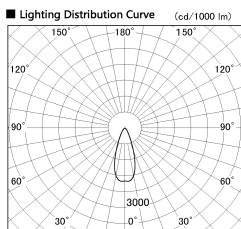

Item no. SD381-2040W9035-IK

Series Name: Cledy versa R-G (In-track)
(SD381-IK)

Installation	Track Mount
Type	
Fixture wattage	20W
Beam angle	38 deg
Color Temp.	3500K
CRI	Ra>90
Luminous	1937 lm
Body	Die-castaluminumalloy
Body finish	White
Trim finish	White
Reflector finish	N/A
IP Rate	IP20
Light source	COBmodule
Input Voltage	AC220~240V
Dimming Type	Non-Dimmable
Certificate	CE,CCC
Cut Hole	N/A