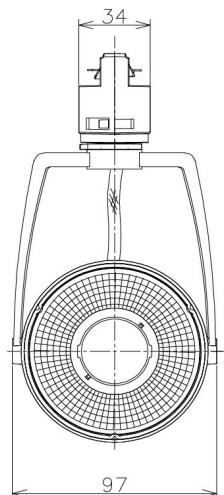

Item no. SD381-2040W9035-IK

Series Name: Cledy versa R-G (In-track)
(SD381-IK)

Installation	Track Mount
Type	
Fixture wattage	20W
Beam angle	38 deg
Color Temp.	3500K
CRI	Ra>90
Luminous	1937 lm
Body	Die-castaluminumalloy
Body finish	White
Trim finish	White
Reflector finish	N/A
IP Rate	IP20
Light source	COBmodule
Input Voltage	AC220~240V
Dimming Type	Non-Dimmable
Certificate	CE,CCC
Cut Hole	N/A