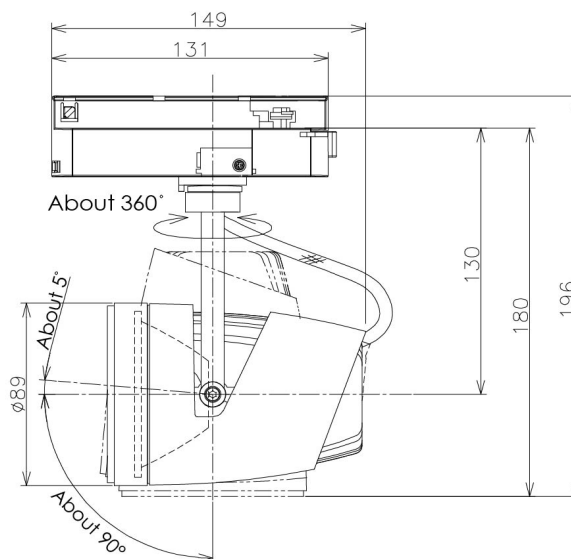

Item no. SD381-2040W9035-IK

Series Name: Cledy versa R-G (In-track)
(SD381-IK)

Installation	Track Mount
Type	
Fixture wattage	20W
Beam angle	38 deg
Color Temp.	3500K
CRI	Ra>90
Luminous	1937 lm
Body	Die-castaluminumalloy
Body finish	White
Trim finish	White
Reflector finish	N/A
IP Rate	IP20
Light source	COBmodule
Input Voltage	AC220~240V
Dimming Type	Non-Dimmable
Certificate	CE,CCC
Cut Hole	N/A