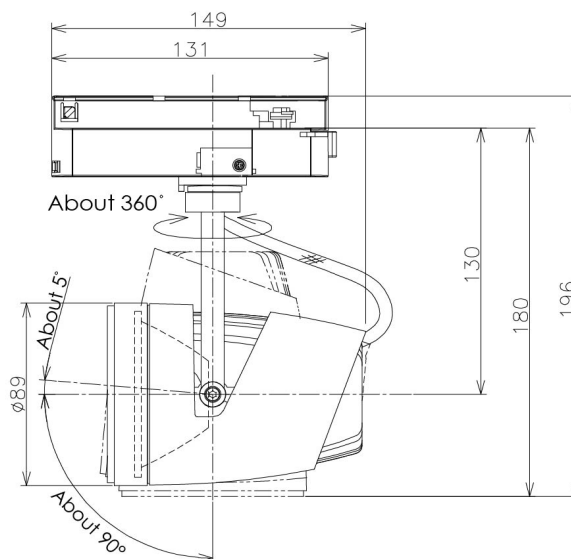

Item no. SD381-2060W9035-IK

Series Name: Cledy versa R-G (In-track)  
(SD381-IK)

Installation	Track Mount
Type	
Fixture wattage	20W
Beam angle	72 deg
Color Temp.	3500K
CRI	Ra>90
Luminous	1697 lm
Body	Die-castaluminumalloy
Body finish	White
Trim finish	White
Reflector finish	N/A
IP Rate	IP20
Light source	COBmodule
Input Voltage	AC220~240V
Dimming Type	Non-Dimmable
Certificate	CE,CCC
Cut Hole	N/A