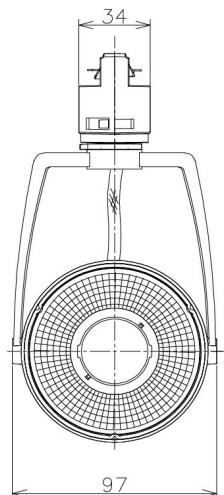

Item no. SD381-2060W9035-IK

Series Name: Cledy versa R-G (In-track)  
(SD381-IK)

Installation	Track Mount
Type	
Fixture wattage	20W
Beam angle	72 deg
Color Temp.	3500K
CRI	Ra>90
Luminous	1697 lm
Body	Die-castaluminumalloy
Body finish	White
Trim finish	White
Reflector finish	N/A
IP Rate	IP20
Light source	COBmodule
Input Voltage	AC220~240V
Dimming Type	Non-Dimmable
Certificate	CE,CCC
Cut Hole	N/A