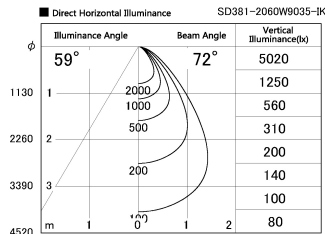

Item no. SD381-2060W9035-IK

Series Name: Cledy versa R-G (In-track)  
(SD381-IK)

Installation	Track Mount
Type	
Fixture wattage	20W
Beam angle	72 deg
Color Temp.	3500K
CRI	Ra>90
Luminous	1697 lm
Body	Die-castaluminumalloy
Body finish	White
Trim finish	White
Reflector finish	N/A
IP Rate	IP20
Light source	COBmodule
Input Voltage	AC220~240V
Dimming Type	Non-Dimmable
Certificate	CE,CCC
Cut Hole	N/A