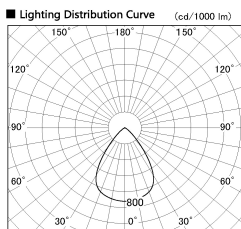

Item no. SD381-2060W9035-IK

Series Name: Cledy versa R-G (In-track)  
(SD381-IK)

Installation	Track Mount
Type	
Fixture wattage	20W
Beam angle	72 deg
Color Temp.	3500K
CRI	Ra>90
Luminous	1697 lm
Body	Die-castaluminumalloy
Body finish	White
Trim finish	White
Reflector finish	N/A
IP Rate	IP20
Light source	COBmodule
Input Voltage	AC220~240V
Dimming Type	Non-Dimmable
Certificate	CE,CCC
Cut Hole	N/A