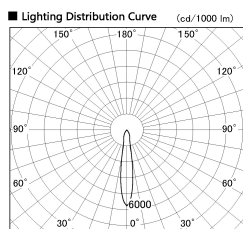

Item no. SD381-1915W9035-IK

Series Name: Cledy versa R-G (In-track)
(SD381-IK)

■ Direct Horizontal Illuminance SD381-1915W9035-IK

Illuminance Angle	Beam Angle	Vertical Illuminance (lx)
16°	17°	38070
		9520
		4230
		2380
		1520
		1060
		780
		590

Installation	Track Mount
Type	Cledy versa R-G (In-track) (SD381-IK)
Fixture wattage	18.6W
Beam angle	17 deg
Color Temp.	3500K
CRI	Ra>90
Luminous	1654.1814828477 lm
Body	Die-castaluminumalloy
Body finish	White
Trim finish	White
Reflector finish	N/A
IP Rate	IP20
Light source	COBmodule
Input Voltage	AC220~240V
Dimming Type	Non-Dimmable
Certificate	CE,CCC
Cut Hole	N/A