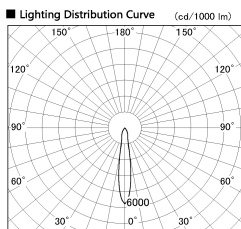

Item no. SD381-1915W9035-IK

Series Name: Cledy versa R-G (In-track)
(SD381-IK)

■ Direct Horizontal Illuminance SD381-1915W9035-IK

φ	Illuminance Angle	Beam Angle	Vertical Illuminance (lx)
280	16°	17°	38070
1			9520
			4230
560			2380
2			1520
840			1060
3			780
1120			590

Installation	Track Mount
Type	
Fixture wattage	18.6W
Beam angle	17 deg
Color Temp.	3500K
CRI	Ra>90
Luminous	1654.1814828477 lm
Body	Die-castaluminumalloy
Body finish	White
Trim finish	White
Reflector finish	N/A
IP Rate	IP20
Light source	COBmodule
Input Voltage	AC220~240V
Dimming Type	Non-Dimmable
Certificate	CE,CCC
Cut Hole	N/A