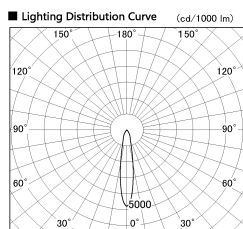

Item no. SD381-1920W9035-IK

Series Name: Cledy versa R-G (In-track)
(SD381-IK)

Installation	Track Mount
Type	
Fixture wattage	18.6W
Beam angle	18 deg
Color Temp.	3500K
CRI	Ra>90
Luminous	1563.9852452969 lm
Body	Die-castaluminumalloy
Body finish	White
Trim finish	White
Reflector finish	N/A
IP Rate	IP20
Light source	COBmodule
Input Voltage	AC220~240V
Dimming Type	Non-Dimmable
Certificate	CE,CCC
Cut Hole	N/A