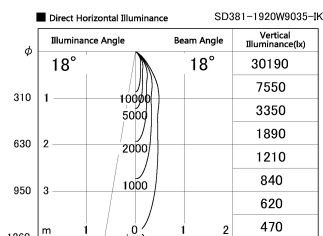

Item no. SD381-1920W9035-IK

Series Name: Cledy versa R-G (In-track)  
(SD381-IK)

Installation	Track Mount
Type	Cledy versa R-G (In-track) (SD381-IK)
Fixture wattage	18.6W
Beam angle	18 deg
Color Temp.	3500K
CRI	Ra>90
Luminous	1563.9852452969 lm
Body	Die-cast aluminum alloy
Body finish	White
Trim finish	White
Reflector finish	N/A
IP Rate	IP20
Light source	COB module
Input Voltage	AC220~240V
Dimming Type	Non-Dimmable
Certificate	CE,CCC
Cut Hole	N/A