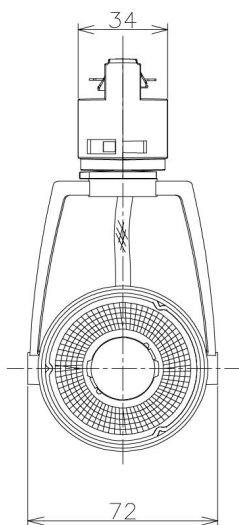

Item no. SD381-1920W9035-IK

Series Name: Cledy versa R-G (In-track)
(SD381-IK)

Installation	Track Mount
Type	
Fixture wattage	18.6W
Beam angle	18 deg
Color Temp.	3500K
CRI	Ra>90
Luminous	1563.9852452969 lm
Body	Die-castaluminumalloy
Body finish	White
Trim finish	White
Reflector finish	N/A
IP Rate	IP20
Light source	COBmodule
Input Voltage	AC220~240V
Dimming Type	Non-Dimmable
Certificate	CE,CCC
Cut Hole	N/A