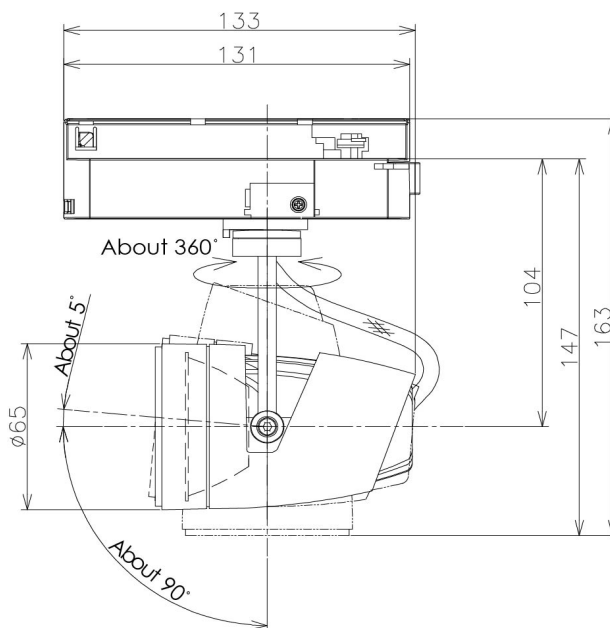

Item no. SD381-1920W9035-IK

Series Name: Cledy versa R-G (In-track)
(SD381-IK)

Installation	Track Mount
Type	
Fixture wattage	18.6W
Beam angle	18 deg
Color Temp.	3500K
CRI	Ra>90
Luminous	1563.9852452969 lm
Body	Die-castaluminumalloy
Body finish	White
Trim finish	White
Reflector finish	N/A
IP Rate	IP20
Light source	COBmodule
Input Voltage	AC220~240V
Dimming Type	Non-Dimmable
Certificate	CE,CCC
Cut Hole	N/A