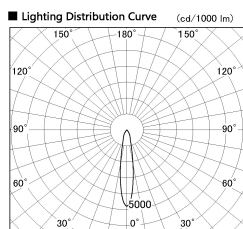

Item no. SD381-1920W9035-IK

Series Name: Cledy versa R-G (In-track)  
(SD381-IK)

Installation	Track Mount
Type	Cledy versa R-G (In-track) (SD381-IK)
Fixture wattage	18.6W
Beam angle	18 deg
Color Temp.	3500K
CRI	Ra>90
Luminous	1563.9852452969 lm
Body	Die-cast aluminum alloy
Body finish	White
Trim finish	White
Reflector finish	N/A
IP Rate	IP20
Light source	COB module
Input Voltage	AC220~240V
Dimming Type	Non-Dimmable
Certificate	CE,CCC
Cut Hole	N/A