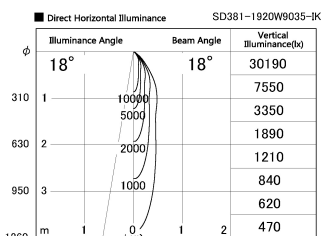

Item no. SD381-1920W9035-IK

Series Name: Cledy versa R-G (In-track)
(SD381-IK)

Installation	Track Mount
Type	
Fixture wattage	18.6W
Beam angle	18 deg
Color Temp.	3500K
CRI	Ra>90
Luminous	1563.9852452969 lm
Body	Die-castaluminumalloy
Body finish	White
Trim finish	White
Reflector finish	N/A
IP Rate	IP20
Light source	COBmodule
Input Voltage	AC220~240V
Dimming Type	Non-Dimmable
Certificate	CE,CCC
Cut Hole	N/A