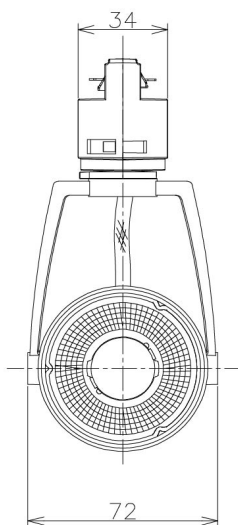

Item no. SD381-1930W9035-IK

Series Name: Cledy versa R-G (In-track)  
(SD381-IK)

Installation	Track Mount
Type	
Fixture wattage	18.6W
Beam angle	27 deg
Color Temp.	3500K
CRI	Ra>90
Luminous	1541.2172630026 lm
Body	Die-castaluminumalloy
Body finish	White
Trim finish	White
Reflector finish	N/A
IP Rate	IP20
Light source	COBmodule
Input Voltage	AC220~240V
Dimming Type	Non-Dimmable
Certificate	CE,CCC
Cut Hole	N/A