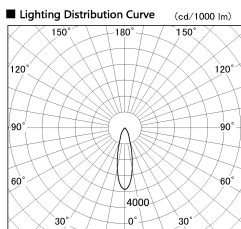

Item no. SD381-1930W9035-IK

Series Name: Cledy versa R-G (In-track)  
(SD381-IK)

Installation	Track Mount
Type	
Fixture wattage	18.6W
Beam angle	27 deg
Color Temp.	3500K
CRI	Ra>90
Luminous	1541.2172630026 lm
Body	Die-castaluminumalloy
Body finish	White
Trim finish	White
Reflector finish	N/A
IP Rate	IP20
Light source	COBmodule
Input Voltage	AC220~240V
Dimming Type	Non-Dimmable
Certificate	CE,CCC
Cut Hole	N/A