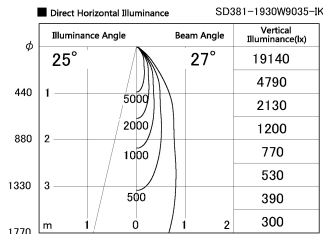

Item no. SD381-1930W9035-IK

Series Name: Cledy versa R-G (In-track)  
(SD381-IK)

Installation	Track Mount
Type	
Fixture wattage	18.6W
Beam angle	27 deg
Color Temp.	3500K
CRI	Ra>90
Luminous	1541.2172630026 lm
Body	Die-castaluminumalloy
Body finish	White
Trim finish	White
Reflector finish	N/A
IP Rate	IP20
Light source	COBmodule
Input Voltage	AC220~240V
Dimming Type	Non-Dimmable
Certificate	CE,CCC
Cut Hole	N/A