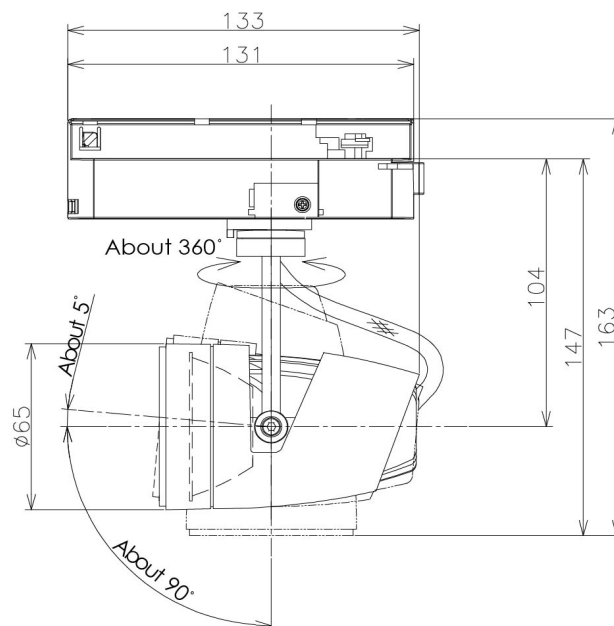

Item no. SD381-1930W9035-IK

Series Name: Cledy versa R-G (In-track)  
(SD381-IK)

Installation	Track Mount
Type	
Fixture wattage	18.6W
Beam angle	27 deg
Color Temp.	3500K
CRI	Ra>90
Luminous	1541.2172630026 lm
Body	Die-castaluminumalloy
Body finish	White
Trim finish	White
Reflector finish	N/A
IP Rate	IP20
Light source	COBmodule
Input Voltage	AC220~240V
Dimming Type	Non-Dimmable
Certificate	CE,CCC
Cut Hole	N/A