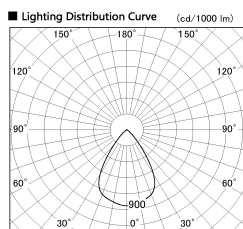

Item no. SD381-1960W9035-IK

Series Name: Cledy versa R-G (In-track)
(SD381-IK)

| | |
|------------------|------------------------------------------|
| Installation | Track Mount |
| Type | Cledy versa R-G (In-track) (SD381-IK) |
| Fixture wattage | 18.6W |
| Beam angle | 68 deg |
| Color Temp. | 3500K |
| CRI | Ra>90 |
| Luminous | 1471 lm |
| Body | Die-cast aluminum alloy |
| Body finish | White |
| Trim finish | White |
| Reflector finish | N/A |
| IP Rate | IP20 |
| Light source | COB module |
| Input Voltage | AC220~240V |
| Dimming Type | Non-Dimmable |
| Certificate | CE,CCC |
| Cut Hole | N/A |