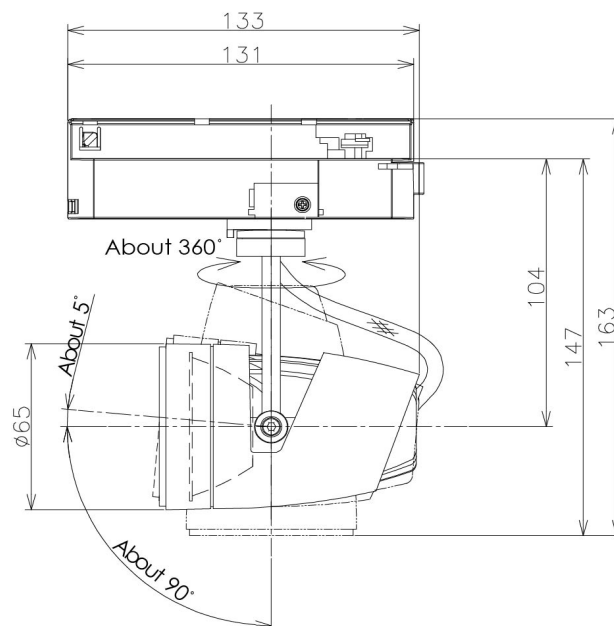

Item no. SD381-1960W9035-IK

Series Name: Cledy versa R-G (In-track)
(SD381-IK)

Installation	Track Mount
Type	
Fixture wattage	18.6W
Beam angle	68 deg
Color Temp.	3500K
CRI	Ra>90
Luminous	1471 lm
Body	Die-castaluminumalloy
Body finish	White
Trim finish	White
Reflector finish	N/A
IP Rate	IP20
Light source	COBmodule
Input Voltage	AC220~240V
Dimming Type	Non-Dimmable
Certificate	CE,CCC
Cut Hole	N/A