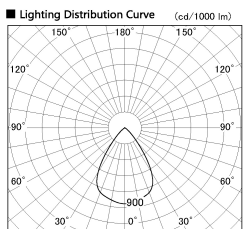

Item no. SD381-1960W9035-IK

Series Name: Cledy versa R-G (In-track)
(SD381-IK)

Installation	Track Mount
Type	
Fixture wattage	18.6W
Beam angle	68 deg
Color Temp.	3500K
CRI	Ra>90
Luminous	1471 lm
Body	Die-castaluminumalloy
Body finish	White
Trim finish	White
Reflector finish	N/A
IP Rate	IP20
Light source	COBmodule
Input Voltage	AC220~240V
Dimming Type	Non-Dimmable
Certificate	CE,CCC
Cut Hole	N/A