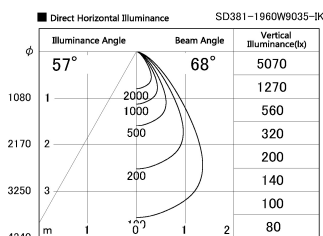

Item no. SD381-1960W9035-IK

Series Name: Cledy versa R-G (In-track)
(SD381-IK)

| | |
|------------------|------------------------------------------|
| Installation | Track Mount |
| Type | Cledy versa R-G (In-track) (SD381-IK) |
| Fixture wattage | 18.6W |
| Beam angle | 68 deg |
| Color Temp. | 3500K |
| CRI | Ra>90 |
| Luminous | 1471 lm |
| Body | Die-cast aluminum alloy |
| Body finish | White |
| Trim finish | White |
| Reflector finish | N/A |
| IP Rate | IP20 |
| Light source | COB module |
| Input Voltage | AC220~240V |
| Dimming Type | Non-Dimmable |
| Certificate | CE,CCC |
| Cut Hole | N/A |