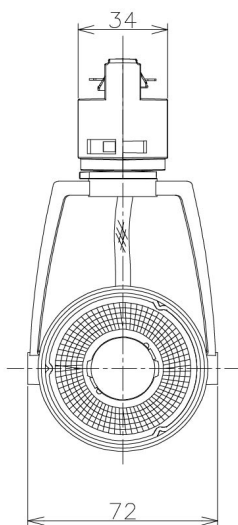

Item no. SD381-1960W9035-IK

Series Name: Cledy versa R-G (In-track)
(SD381-IK)

Installation	Track Mount
Type	
Fixture wattage	18.6W
Beam angle	68 deg
Color Temp.	3500K
CRI	Ra>90
Luminous	1471 lm
Body	Die-castaluminumalloy
Body finish	White
Trim finish	White
Reflector finish	N/A
IP Rate	IP20
Light source	COBmodule
Input Voltage	AC220~240V
Dimming Type	Non-Dimmable
Certificate	CE,CCC
Cut Hole	N/A