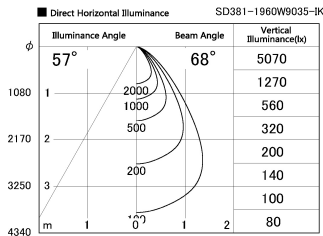

Item no. SD381-1960W9035-IK

Series Name: Cledy versa R-G (In-track)
(SD381-IK)

Installation	Track Mount
Type	
Fixture wattage	18.6W
Beam angle	68 deg
Color Temp.	3500K
CRI	Ra>90
Luminous	1471 lm
Body	Die-castaluminumalloy
Body finish	White
Trim finish	White
Reflector finish	N/A
IP Rate	IP20
Light source	COBmodule
Input Voltage	AC220~240V
Dimming Type	Non-Dimmable
Certificate	CE,CCC
Cut Hole	N/A