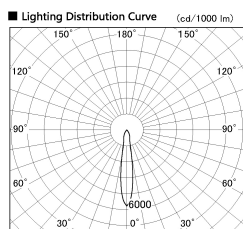

Item no. SD381-1115W9035-IK

Series Name: Cledy versa R-G (In-track)  
(SD381-IK)

■ Direct Horizontal Illuminance SD381-1115W9035-IK

Illuminance Angle	Beam Angle	Vertical Illuminance (lx)
16°	17°	23110
1	10000	5780
2	5000	2570
3	2000	1440
4	1000	920
5	500	640
6	500	470
7	500	360

Installation	Track Mount
Type	
Fixture wattage	10.5W
Beam angle	17 deg
Color Temp.	3500K
CRI	Ra>90
Luminous	1002.6882463859 lm
Body	Die-castaluminumalloy
Body finish	White
Trim finish	White
Reflector finish	N/A
IP Rate	IP20
Light source	COBmodule
Input Voltage	AC220~240V
Dimming Type	Non-Dimmable
Certificate	CE,CCC
Cut Hole	N/A