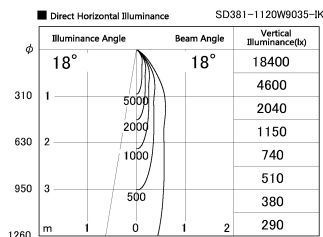

Item no. SD381-1120W9035-IK

Series Name: Cledy versa R-G (In-track)
(SD381-IK)

Installation	Track Mount
Type	
Fixture wattage	10.5W
Beam angle	18 deg
Color Temp.	3500K
CRI	Ra>90
Luminous	952.95348837209 lm
Body	Die-castaluminumalloy
Body finish	White
Trim finish	White
Reflector finish	N/A
IP Rate	IP20
Light source	COBmodule
Input Voltage	AC220~240V
Dimming Type	Non-Dimmable
Certificate	CE,CCC
Cut Hole	N/A