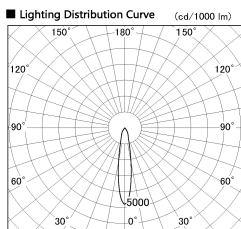

Item no. SD381-1120W9035-IK

Series Name: Cledy versa R-G (In-track)
(SD381-IK)

Installation	Track Mount
Type	
Fixture wattage	10.5W
Beam angle	18 deg
Color Temp.	3500K
CRI	Ra>90
Luminous	952.95348837209 lm
Body	Die-castaluminumalloy
Body finish	White
Trim finish	White
Reflector finish	N/A
IP Rate	IP20
Light source	COBmodule
Input Voltage	AC220~240V
Dimming Type	Non-Dimmable
Certificate	CE,CCC
Cut Hole	N/A