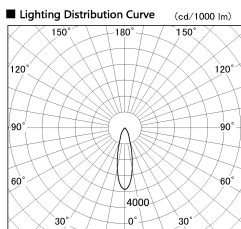

Item no. SD381-1130W9035-IK

Series Name: Cledy versa R-G (In-track)
(SD381-IK)

Installation	Track Mount
Type	
Fixture wattage	10.5W
Beam angle	27 deg
Color Temp.	3500K
CRI	Ra>90
Luminous	932.52671275927 lm
Body	Die-castaluminumalloy
Body finish	White
Trim finish	White
Reflector finish	N/A
IP Rate	IP20
Light source	COBmodule
Input Voltage	AC220~240V
Dimming Type	Non-Dimmable
Certificate	CE,CCC
Cut Hole	N/A