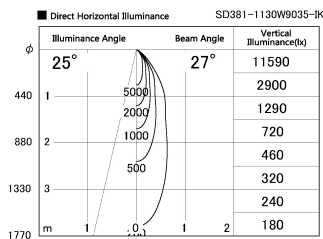

Item no. SD381-1130W9035-IK

Series Name: Cledy versa R-G (In-track)
(SD381-IK)

Installation	Track Mount
Type	
Fixture wattage	10.5W
Beam angle	27 deg
Color Temp.	3500K
CRI	Ra>90
Luminous	932.52671275927 lm
Body	Die-castaluminumalloy
Body finish	White
Trim finish	White
Reflector finish	N/A
IP Rate	IP20
Light source	COBmodule
Input Voltage	AC220~240V
Dimming Type	Non-Dimmable
Certificate	CE,CCC
Cut Hole	N/A