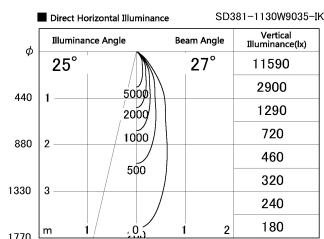

Item no. SD381-1130W9035-IK

Series Name: Cledy versa R-G (In-track)
(SD381-IK)

Installation	Track Mount
Type	
Fixture wattage	10.5W
Beam angle	27 deg
Color Temp.	3500K
CRI	Ra>90
Luminous	932.52671275927 lm
Body	Die-castaluminumalloy
Body finish	White
Trim finish	White
Reflector finish	N/A
IP Rate	IP20
Light source	COBmodule
Input Voltage	AC220~240V
Dimming Type	Non-Dimmable
Certificate	CE,CCC
Cut Hole	N/A