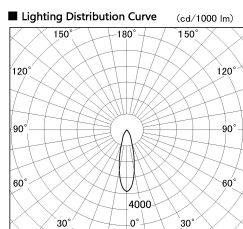

Item no. SD381-1130W9035-IK

Series Name: Cledy versa R-G (In-track)
(SD381-IK)

Installation	Track Mount
Type	
Fixture wattage	10.5W
Beam angle	27 deg
Color Temp.	3500K
CRI	Ra>90
Luminous	932.52671275927 lm
Body	Die-castaluminumalloy
Body finish	White
Trim finish	White
Reflector finish	N/A
IP Rate	IP20
Light source	COBmodule
Input Voltage	AC220~240V
Dimming Type	Non-Dimmable
Certificate	CE,CCC
Cut Hole	N/A