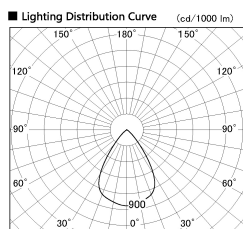

Item no. SD381-1160W9035-IK

Series Name: Cledy versa R-G (In-track)
(SD381-IK)

Installation	Track Mount
Type	Cledy versa R-G (In-track) (SD381-IK)
Fixture wattage	10.5W
Beam angle	68 deg
Color Temp.	3500K
CRI	Ra>90
Luminous	886 lm
Body	Die-castaluminumalloy
Body finish	White
Trim finish	White
Reflector finish	N/A
IP Rate	IP20
Light source	COBmodule
Input Voltage	AC220~240V
Dimming Type	Non-Dimmable
Certificate	CE,CCC
Cut Hole	N/A