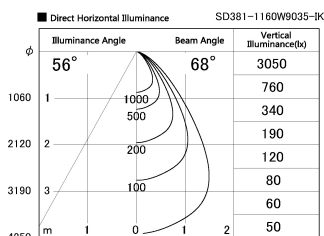

Item no. SD381-1160W9035-IK

Series Name: Cledy versa R-G (In-track)
(SD381-IK)

Installation	Track Mount
Type	Cledy versa R-G (In-track) (SD381-IK)
Fixture wattage	10.5W
Beam angle	68 deg
Color Temp.	3500K
CRI	Ra>90
Luminous	886 lm
Body	Die-castaluminumalloy
Body finish	White
Trim finish	White
Reflector finish	N/A
IP Rate	IP20
Light source	COBmodule
Input Voltage	AC220~240V
Dimming Type	Non-Dimmable
Certificate	CE,CCC
Cut Hole	N/A