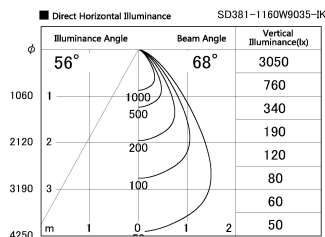

Item no. SD381-1160W9035-IK

Series Name: Cledy versa R-G (In-track)
(SD381-IK)

Installation	Track Mount
Type	
Fixture wattage	10.5W
Beam angle	68 deg
Color Temp.	3500K
CRI	Ra>90
Luminous	886 lm
Body	Die-castaluminumalloy
Body finish	White
Trim finish	White
Reflector finish	N/A
IP Rate	IP20
Light source	COBmodule
Input Voltage	AC220~240V
Dimming Type	Non-Dimmable
Certificate	CE,CCC
Cut Hole	N/A