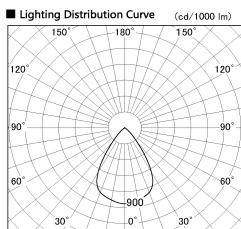

Item no. SD381-1160W9035-IK

Series Name: Cledy versa R-G (In-track)
(SD381-IK)

Installation	Track Mount
Type	
Fixture wattage	10.5W
Beam angle	68 deg
Color Temp.	3500K
CRI	Ra>90
Luminous	886 lm
Body	Die-castaluminumalloy
Body finish	White
Trim finish	White
Reflector finish	N/A
IP Rate	IP20
Light source	COBmodule
Input Voltage	AC220~240V
Dimming Type	Non-Dimmable
Certificate	CE,CCC
Cut Hole	N/A