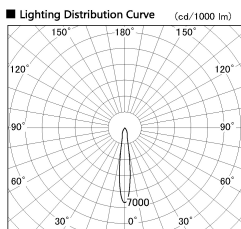

Item no. SD381-0815W9035-IK

Series Name: Cledy versa R-G (In-track)
(SD381-IK)

■ Direct Horizontal Illuminance SD381-0815W9035-IK

Illuminance Angle	Beam Angle	Vertical Illuminance (lx)
14°	15°	21460
1	10000	5370
1	5000	2380
2	2000	1340
2	1000	860
3	600	600
3	440	440
4	340	340

Installation	Track Mount
Type	
Fixture wattage	7.5W
Beam angle	15 deg
Color Temp.	3500K
CRI	Ra>90
Luminous	813 lm
Body	Die-castaluminumalloy
Body finish	White
Trim finish	White
Reflector finish	N/A
IP Rate	IP20
Light source	COBmodule
Input Voltage	AC220~240V
Dimming Type	Non-Dimmable
Certificate	CE,CCC
Cut Hole	N/A