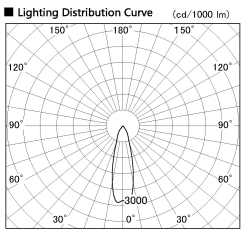

Item no. SD381-0830W9035-IK

Series Name: Cledy versa R-G (In-track)
(SD381-IK)

Installation	Track Mount
Type	Cledy versa R-G (In-track) (SD381-IK)
Fixture wattage	7.5W
Beam angle	29 deg
Color Temp.	3500K
CRI	Ra>90
Luminous	763 lm
Body	Die-castaluminumalloy
Body finish	White
Trim finish	White
Reflector finish	N/A
IP Rate	IP20
Light source	COBmodule
Input Voltage	AC220~240V
Dimming Type	Non-Dimmable
Certificate	CE,CCC
Cut Hole	N/A