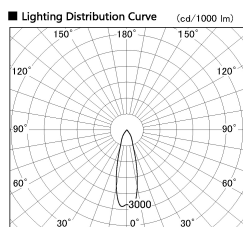

Item no. SD381-0830W9035-IK

Series Name: Cledy versa R-G (In-track)
(SD381-IK)

Installation	Track Mount
Type	
Fixture wattage	7.5W
Beam angle	29 deg
Color Temp.	3500K
CRI	Ra>90
Luminous	763 lm
Body	Die-castaluminumalloy
Body finish	White
Trim finish	White
Reflector finish	N/A
IP Rate	IP20
Light source	COBmodule
Input Voltage	AC220~240V
Dimming Type	Non-Dimmable
Certificate	CE,CCC
Cut Hole	N/A