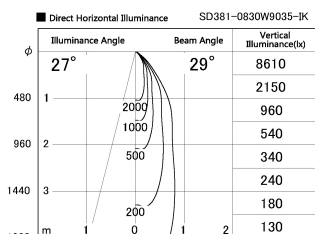

Item no. SD381-0830W9035-IK

Series Name: Cledy versa R-G (In-track)
(SD381-IK)

Installation	Track Mount
Type	
Fixture wattage	7.5W
Beam angle	29 deg
Color Temp.	3500K
CRI	Ra>90
Luminous	763 lm
Body	Die-castaluminumalloy
Body finish	White
Trim finish	White
Reflector finish	N/A
IP Rate	IP20
Light source	COBmodule
Input Voltage	AC220~240V
Dimming Type	Non-Dimmable
Certificate	CE,CCC
Cut Hole	N/A