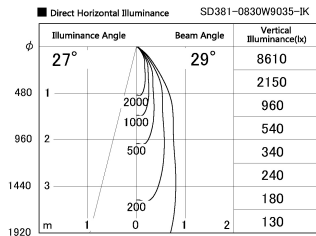

Item no. SD381-0830W9035-IK

Series Name: Cledy versa R-G (In-track)
(SD381-IK)

Installation	Track Mount
Type	Cledy versa R-G (In-track) (SD381-IK)
Fixture wattage	7.5W
Beam angle	29 deg
Color Temp.	3500K
CRI	Ra>90
Luminous	763 lm
Body	Die-castaluminumalloy
Body finish	White
Trim finish	White
Reflector finish	N/A
IP Rate	IP20
Light source	COBmodule
Input Voltage	AC220~240V
Dimming Type	Non-Dimmable
Certificate	CE,CCC
Cut Hole	N/A