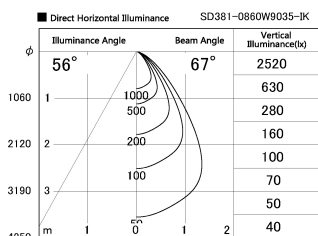

Item no. SD381-0860W9035-IK

Series Name: Cledy versa R-G (In-track)  
(SD381-IK)

Installation	Track Mount
Type	
Fixture wattage	7.5W
Beam angle	67 deg
Color Temp.	3500K
CRI	Ra>90
Luminous	714 lm
Body	Die-castaluminumalloy
Body finish	White
Trim finish	White
Reflector finish	N/A
IP Rate	IP20
Light source	COBmodule
Input Voltage	AC220~240V
Dimming Type	Non-Dimmable
Certificate	CE,CCC
Cut Hole	N/A