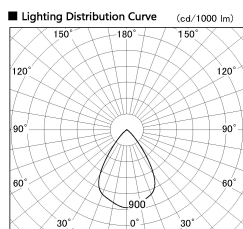

Item no. SD381-0860W9035-IK

Series Name: Cledy versa R-G (In-track)  
(SD381-IK)

Installation	Track Mount
Type	
Fixture wattage	7.5W
Beam angle	67 deg
Color Temp.	3500K
CRI	Ra>90
Luminous	714 lm
Body	Die-castaluminumalloy
Body finish	White
Trim finish	White
Reflector finish	N/A
IP Rate	IP20
Light source	COBmodule
Input Voltage	AC220~240V
Dimming Type	Non-Dimmable
Certificate	CE,CCC
Cut Hole	N/A