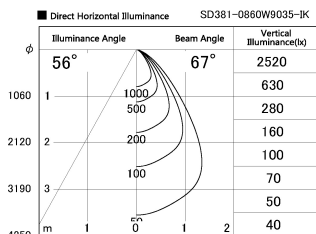

Item no. SD381-0860W9035-IK

Series Name: Cledy versa R-G (In-track)
(SD381-IK)

Installation	Track Mount
Type	
Fixture wattage	7.5W
Beam angle	67 deg
Color Temp.	3500K
CRI	Ra>90
Luminous	714 lm
Body	Die-castaluminumalloy
Body finish	White
Trim finish	White
Reflector finish	N/A
IP Rate	IP20
Light source	COBmodule
Input Voltage	AC220~240V
Dimming Type	Non-Dimmable
Certificate	CE,CCC
Cut Hole	N/A