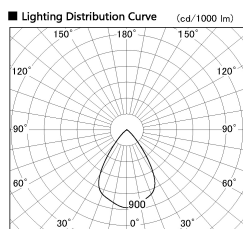

Item no. SD381-0860W9035-IK

Series Name: Cledy versa R-G (In-track)
(SD381-IK)

Installation	Track Mount
Type	
Fixture wattage	7.5W
Beam angle	67 deg
Color Temp.	3500K
CRI	Ra>90
Luminous	714 lm
Body	Die-castaluminumalloy
Body finish	White
Trim finish	White
Reflector finish	N/A
IP Rate	IP20
Light source	COBmodule
Input Voltage	AC220~240V
Dimming Type	Non-Dimmable
Certificate	CE,CCC
Cut Hole	N/A