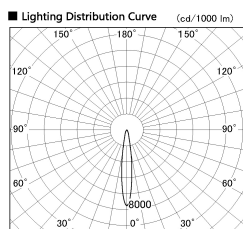

Item no. SD381-3515W9040-IK

Series Name: Cledy versa R-G (In-track)
(SD381-IK)

Installation	Track Mount
Type	
Fixture wattage	36W
Beam angle	15 deg
Color Temp.	4000K
CRI	Ra>90
Luminous	3784 lm
Body	Die-castaluminumalloy
Body finish	White
Trim finish	White
Reflector finish	N/A
IP Rate	IP20
Light source	COBmodule
Input Voltage	AC220~240V
Dimming Type	Non-Dimmable
Certificate	CE,CCC
Cut Hole	N/A

Direct Horizontal Illuminance SD381-3515W9040-IK

φ	Illuminance Angle	Beam Angle	Vertical Illuminance (lx)
1	14°	15°	115900
240			28980
1			50000
2			20000
480			10000
2			5000
730			2370
3			1810
980			1810