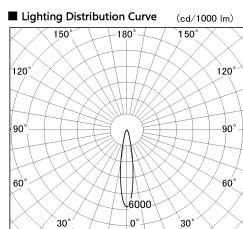

Item no. SD381-3520W9040-IK

Series Name: Cledy versa R-G (In-track)
(SD381-IK)

■ Direct Horizontal Illuminance SD381-3520W9040-IK

Beam Angle	Vertical Illuminance (lx)
18°	88250
18°	22060
18°	9810
18°	5520
18°	3530
18°	2450
18°	1800
18°	1380

Installation	Track Mount
Type	Cledy versa R-G (In-track) (SD381-IK)
Fixture wattage	36W
Beam angle	18 deg
Color Temp.	4000K
CRI	Ra>90
Luminous	3779 lm
Body	Die-castaluminumalloy
Body finish	White
Trim finish	White
Reflector finish	N/A
IP Rate	IP20
Light source	COBmodule
Input Voltage	AC220~240V
Dimming Type	Non-Dimmable
Certificate	CE,CCC
Cut Hole	N/A