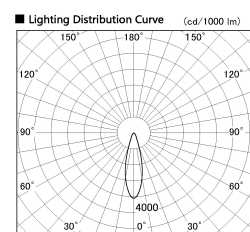

Item no. SD381-3530W9040-IK

Series Name: Cledy versa R-G (In-track)
(SD381-IK)

Installation	Track Mount
Type	
Fixture wattage	36W
Beam angle	28 deg
Color Temp.	4000K
CRI	Ra>90
Luminous	3790 lm
Body	Die-castaluminumalloy
Body finish	White
Trim finish	White
Reflector finish	N/A
IP Rate	IP20
Light source	COBmodule
Input Voltage	AC220~240V
Dimming Type	Non-Dimmable
Certificate	CE,CCC
Cut Hole	N/A