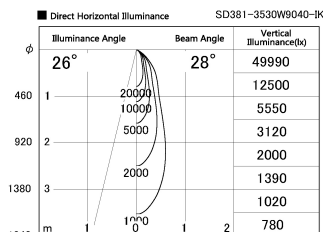

Item no. SD381-3530W9040-IK

Series Name: Cledy versa R-G (In-track)
(SD381-IK)

Installation	Track Mount
Type	
Fixture wattage	36W
Beam angle	28 deg
Color Temp.	4000K
CRI	Ra>90
Luminous	3790 lm
Body	Die-castaluminumalloy
Body finish	White
Trim finish	White
Reflector finish	N/A
IP Rate	IP20
Light source	COBmodule
Input Voltage	AC220~240V
Dimming Type	Non-Dimmable
Certificate	CE,CCC
Cut Hole	N/A