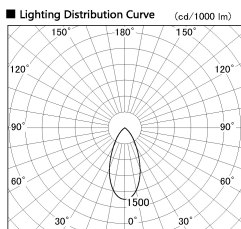

Item no. SD381-3540W9040-IK

Series Name: Cledy versa R-G (In-track)  
(SD381-IK)

Installation	Track Mount
Type	
Fixture wattage	36W
Beam angle	46 deg
Color Temp.	4000K
CRI	Ra>90
Luminous	3559 lm
Body	Die-castaluminumalloy
Body finish	White
Trim finish	White
Reflector finish	N/A
IP Rate	IP20
Light source	COBmodule
Input Voltage	AC220~240V
Dimming Type	Non-Dimmable
Certificate	CE,CCC
Cut Hole	N/A