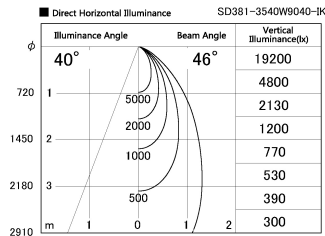

Item no. SD381-3540W9040-IK

Series Name: Cledy versa R-G (In-track)  
(SD381-IK)

Installation	Track Mount
Type	
Fixture wattage	36W
Beam angle	46 deg
Color Temp.	4000K
CRI	Ra>90
Luminous	3559 lm
Body	Die-castaluminumalloy
Body finish	White
Trim finish	White
Reflector finish	N/A
IP Rate	IP20
Light source	COBmodule
Input Voltage	AC220~240V
Dimming Type	Non-Dimmable
Certificate	CE,CCC
Cut Hole	N/A