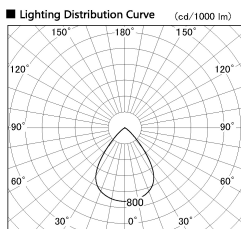

Item no. SD381-3560W9040-IK

Series Name: Cledy versa R-G (In-track)
(SD381-IK)

Installation	Track Mount
Type	
Fixture wattage	36W
Beam angle	74 deg
Color Temp.	4000K
CRI	Ra>90
Luminous	3607 lm
Body	Die-castaluminumalloy
Body finish	White
Trim finish	White
Reflector finish	N/A
IP Rate	IP20
Light source	COBmodule
Input Voltage	AC220~240V
Dimming Type	Non-Dimmable
Certificate	CE,CCC
Cut Hole	N/A