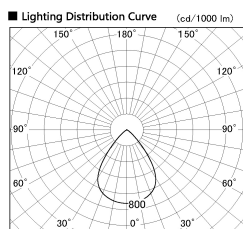

Item no. SD381-3560W9040-IK

Series Name: Cledy versa R-G (In-track)  
(SD381-IK)

Direct Horizontal Illuminance SD381-3560W9040-IK

Illuminance Angle	Beam Angle	Vertical Illuminance (lx)
59°	74°	10700
		2680
		1190
		670
		430
		300
		220
		170

Installation	Track Mount
Type	
Fixture wattage	36W
Beam angle	74 deg
Color Temp.	4000K
CRI	Ra>90
Luminous	3607 lm
Body	Die-castaluminumalloy
Body finish	White
Trim finish	White
Reflector finish	N/A
IP Rate	IP20
Light source	COBmodule
Input Voltage	AC220~240V
Dimming Type	Non-Dimmable
Certificate	CE,CCC
Cut Hole	N/A