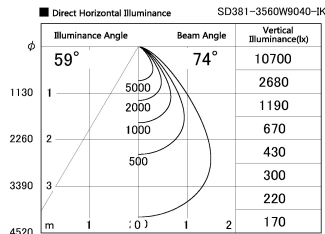

Item no. SD381-3560W9040-IK

Series Name: Cledy versa R-G (In-track)
(SD381-IK)

Installation	Track Mount
Type	
Fixture wattage	36W
Beam angle	74 deg
Color Temp.	4000K
CRI	Ra>90
Luminous	3607 lm
Body	Die-castaluminumalloy
Body finish	White
Trim finish	White
Reflector finish	N/A
IP Rate	IP20
Light source	COBmodule
Input Voltage	AC220~240V
Dimming Type	Non-Dimmable
Certificate	CE,CCC
Cut Hole	N/A