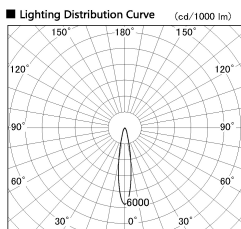

Item no. SD381-2820W9040-IK

Series Name: Cledy versa R-G (In-track)
(SD381-IK)

■ Direct Horizontal Illuminance SD381-2820W9040-IK

φ	Illuminance Angle	Beam Angle	Vertical Illuminance (lx)
310	18°	18°	70860
17720			
7870			
4430			
2830			
1970			
1450			
1260			

Installation	Track Mount
Type	
Fixture wattage	28W
Beam angle	18 deg
Color Temp.	4000K
CRI	Ra>90
Luminous	3061 lm
Body	Die-castaluminumalloy
Body finish	White
Trim finish	White
Reflector finish	N/A
IP Rate	IP20
Light source	COBmodule
Input Voltage	AC220~240V
Dimming Type	Non-Dimmable
Certificate	CE,CCC
Cut Hole	N/A