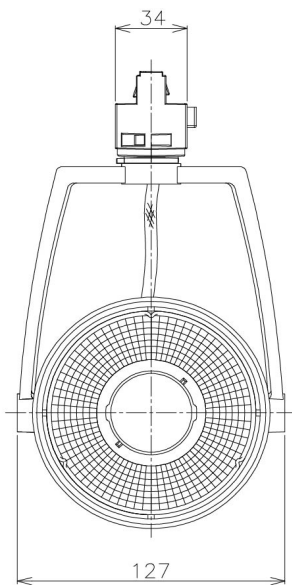

Item no. SD381-2820W9040-IK

Series Name: Cledy versa R-G (In-track)
(SD381-IK)

■ Direct Horizontal Illuminance SD381-2820W9040-IK

φ	Illuminance Angle	Beam Angle	Vertical Illuminance (lx)
310	18°	18°	70860
17720			
7870			
4430			
2830			
1970			
1450			
1260			

Installation	Track Mount
Type	
Fixture wattage	28W
Beam angle	18 deg
Color Temp.	4000K
CRI	Ra>90
Luminous	3061 lm
Body	Die-castaluminumalloy
Body finish	White
Trim finish	White
Reflector finish	N/A
IP Rate	IP20
Light source	COBmodule
Input Voltage	AC220~240V
Dimming Type	Non-Dimmable
Certificate	CE,CCC
Cut Hole	N/A