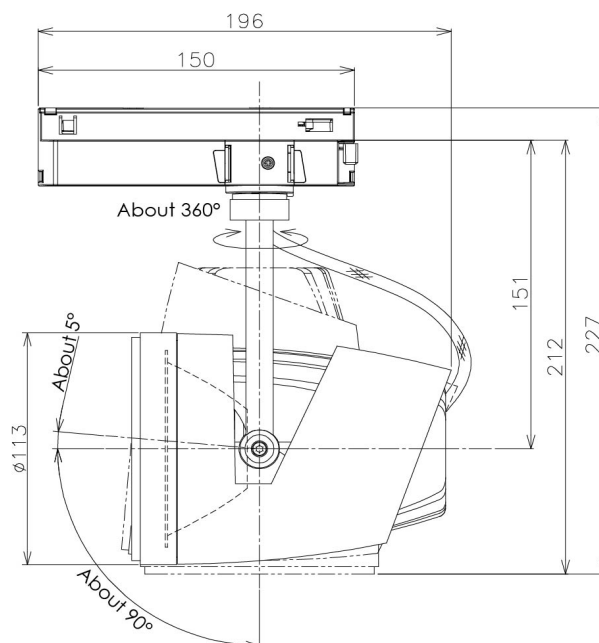

Item no. SD381-2820W9040-IK

Series Name: Cledy versa R-G (In-track)
(SD381-IK)

■ Direct Horizontal Illuminance SD381-2820W9040-IK

φ	Illuminance Angle	Beam Angle	Vertical Illuminance (lx)
310	18°	18°	70860
17720			
7870			
4430			
2830			
1970			
1450			
1260			

Installation	Track Mount
Type	
Fixture wattage	28W
Beam angle	18 deg
Color Temp.	4000K
CRI	Ra>90
Luminous	3061 lm
Body	Die-castaluminumalloy
Body finish	White
Trim finish	White
Reflector finish	N/A
IP Rate	IP20
Light source	COBmodule
Input Voltage	AC220~240V
Dimming Type	Non-Dimmable
Certificate	CE,CCC
Cut Hole	N/A