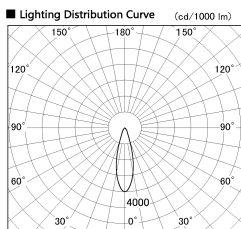

Item no. SD381-2830W9040-IK

Series Name: Cledy versa R-G (In-track)
(SD381-IK)

Installation	Track Mount
Type	
Fixture wattage	28W
Beam angle	28 deg
Color Temp.	4000K
CRI	Ra>90
Luminous	3088 lm
Body	Die-castaluminumalloy
Body finish	White
Trim finish	White
Reflector finish	N/A
IP Rate	IP20
Light source	COBmodule
Input Voltage	AC220~240V
Dimming Type	Non-Dimmable
Certificate	CE,CCC
Cut Hole	N/A