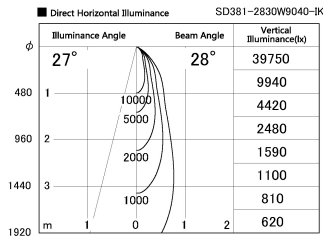

Item no. SD381-2830W9040-IK

Series Name: Cledy versa R-G (In-track)
(SD381-IK)

Installation	Track Mount
Type	
Fixture wattage	28W
Beam angle	28 deg
Color Temp.	4000K
CRI	Ra>90
Luminous	3088 lm
Body	Die-castaluminumalloy
Body finish	White
Trim finish	White
Reflector finish	N/A
IP Rate	IP20
Light source	COBmodule
Input Voltage	AC220~240V
Dimming Type	Non-Dimmable
Certificate	CE,CCC
Cut Hole	N/A