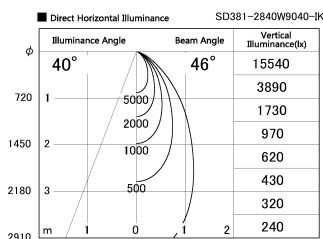

Item no. SD381-2840W9040-IK

Series Name: Cledy versa R-G (In-track)
(SD381-IK)

Installation	Track Mount
Type	Cledy versa R-G (In-track) (SD381-IK)
Fixture wattage	28W
Beam angle	46 deg
Color Temp.	4000K
CRI	Ra>90
Luminous	2871 lm
Body	Die-castaluminumalloy
Body finish	White
Trim finish	White
Reflector finish	N/A
IP Rate	IP20
Light source	COBmodule
Input Voltage	AC220~240V
Dimming Type	Non-Dimmable
Certificate	CE,CCC
Cut Hole	N/A