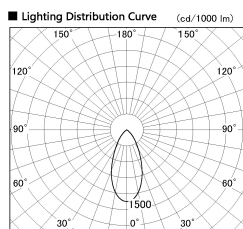

Item no. SD381-2840W9040-IK

Series Name: Cledy versa R-G (In-track)
(SD381-IK)

Installation	Track Mount
Type	Cledy versa R-G (In-track) (SD381-IK)
Fixture wattage	28W
Beam angle	46 deg
Color Temp.	4000K
CRI	Ra>90
Luminous	2871 lm
Body	Die-castaluminumalloy
Body finish	White
Trim finish	White
Reflector finish	N/A
IP Rate	IP20
Light source	COBmodule
Input Voltage	AC220~240V
Dimming Type	Non-Dimmable
Certificate	CE,CCC
Cut Hole	N/A