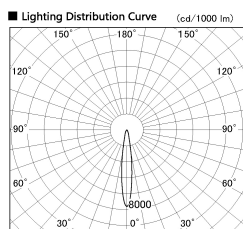

Item no. SD381-2615W9040-IK

Series Name: Cledy versa R-G (In-track)
(SD381-IK)

■ Direct Horizontal Illuminance SD381-2615W9040-IK

φ	Illuminance Angle	Beam Angle	Vertical Illuminance (lx)
240	14°	15°	82500
480			20630
730			9170
980			5160
			3300
			2290
			1680
			1290

Installation	Track Mount
Type	Cledy versa R-G (In-track) (SD381-IK)
Fixture wattage	23W
Beam angle	15 deg
Color Temp.	4000K
CRI	Ra>90
Luminous	2665 lm
Body	Die-cast aluminum alloy
Body finish	White
Trim finish	White
Reflector finish	N/A
IP Rate	IP20
Light source	COB module
Input Voltage	AC220~240V
Dimming Type	Non-Dimmable
Certificate	CE,CCC
Cut Hole	N/A