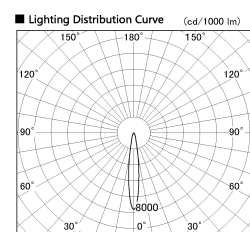

Item no. SD381-2615W9040-IK

Series Name: Cledy versa R-G (In-track)  
(SD381-IK)

■ Direct Horizontal Illuminance SD381-2615W9040-IK

φ	Illuminance Angle	Beam Angle	Vertical Illuminance (lx)
1	14°	15°	82500
240			20630
1			9170
2			5160
480			3300
2			2290
730			1680
3			1290
980			

Installation	Track Mount
Type	
Fixture wattage	23W
Beam angle	15 deg
Color Temp.	4000K
CRI	Ra>90
Luminous	2665 lm
Body	Die-castaluminumalloy
Body finish	White
Trim finish	White
Reflector finish	N/A
IP Rate	IP20
Light source	COBmodule
Input Voltage	AC220~240V
Dimming Type	Non-Dimmable
Certificate	CE,CCC
Cut Hole	N/A