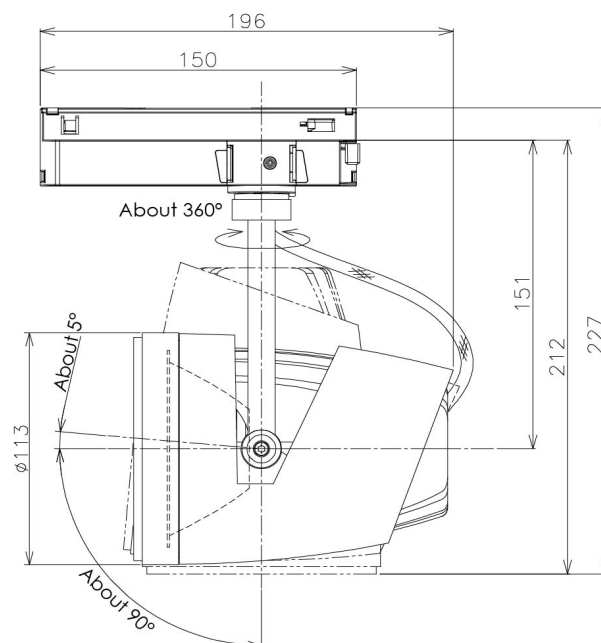

Item no. SD381-2620W9040-IK

Series Name: Cledy versa R-G (In-track)  
(SD381-IK)

■ Direct Horizontal Illuminance SD381-2620W9040-IK

φ	Illuminance Angle	Beam Angle	Vertical Illuminance (lx)
310	18°	18°	61300
150			15320
100			6810
75			3830
50			2450
30			1700
15			1250
0			960

Installation	Track Mount
Type	
Fixture wattage	23W
Beam angle	18 deg
Color Temp.	4000K
CRI	Ra>90
Luminous	2694 lm
Body	Die-castaluminumalloy
Body finish	White
Trim finish	White
Reflector finish	N/A
IP Rate	IP20
Light source	COBmodule
Input Voltage	AC220~240V
Dimming Type	Non-Dimmable
Certificate	CE,CCC
Cut Hole	N/A