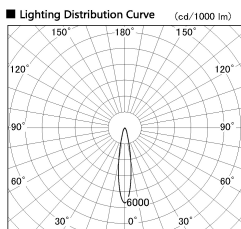

Item no. SD381-2620W9040-IK

Series Name: Cledy versa R-G (In-track)  
(SD381-IK)

■ Direct Horizontal Illuminance SD381-2620W9040-IK

φ	Illuminance Angle	Beam Angle	Vertical Illuminance (lx)
310	18°	18°	61300
150			15320
100			6810
75			3830
50			2450
30			1700
15			1250
0			960

Installation	Track Mount
Type	
Fixture wattage	23W
Beam angle	18 deg
Color Temp.	4000K
CRI	Ra>90
Luminous	2694 lm
Body	Die-castaluminumalloy
Body finish	White
Trim finish	White
Reflector finish	N/A
IP Rate	IP20
Light source	COBmodule
Input Voltage	AC220~240V
Dimming Type	Non-Dimmable
Certificate	CE,CCC
Cut Hole	N/A