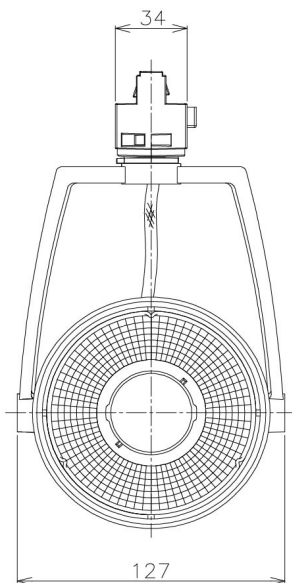

Item no. SD381-2620W9040-IK

Series Name: Cledy versa R-G (In-track)  
(SD381-IK)

■ Direct Horizontal Illuminance SD381-2620W9040-IK

φ	Illuminance Angle	Beam Angle	Vertical Illuminance (lx)
310	18°	18°	61300
150			15320
100			6810
75			3830
50			2450
30			1700
15			1250
0			960

Installation	Track Mount
Type	
Fixture wattage	23W
Beam angle	18 deg
Color Temp.	4000K
CRI	Ra>90
Luminous	2694 lm
Body	Die-castaluminumalloy
Body finish	White
Trim finish	White
Reflector finish	N/A
IP Rate	IP20
Light source	COBmodule
Input Voltage	AC220~240V
Dimming Type	Non-Dimmable
Certificate	CE,CCC
Cut Hole	N/A