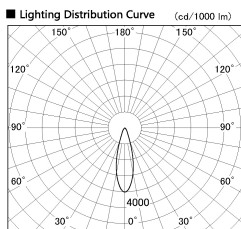

Item no. SD381-2630W9040-IK

Series Name: Cledy versa R-G (In-track)
(SD381-IK)

■ Direct Horizontal Illuminance SD381-2630W9040-IK

Illuminance Angle	Beam Angle	Vertical Illuminance (lx)
27°	28°	34910
		8730
		3880
		2180
		1400
		970
		710
		550

Installation	Track Mount
Type	
Fixture wattage	23W
Beam angle	28 deg
Color Temp.	4000K
CRI	Ra>90
Luminous	2701 lm
Body	Die-castaluminumalloy
Body finish	White
Trim finish	White
Reflector finish	N/A
IP Rate	IP20
Light source	COBmodule
Input Voltage	AC220~240V
Dimming Type	Non-Dimmable
Certificate	CE,CCC
Cut Hole	N/A