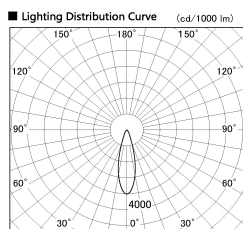

Item no. SD381-2630W9040-IK

Series Name: Cledy versa R-G (In-track)  
(SD381-IK)

Installation	Track Mount
Type	Cledy versa R-G (In-track) (SD381-IK)
Fixture wattage	23W
Beam angle	28 deg
Color Temp.	4000K
CRI	Ra>90
Luminous	2701 lm
Body	Die-castaluminumalloy
Body finish	White
Trim finish	White
Reflector finish	N/A
IP Rate	IP20
Light source	COBmodule
Input Voltage	AC220~240V
Dimming Type	Non-Dimmable
Certificate	CE,CCC
Cut Hole	N/A