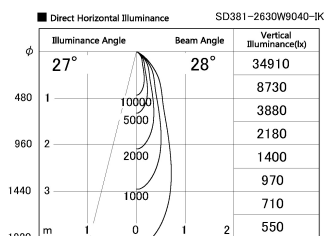

Item no. SD381-2630W9040-IK

Series Name: Cledy versa R-G (In-track)  
(SD381-IK)

Installation	Track Mount
Type	Cledy versa R-G (In-track) (SD381-IK)
Fixture wattage	23W
Beam angle	28 deg
Color Temp.	4000K
CRI	Ra>90
Luminous	2701 lm
Body	Die-castaluminumalloy
Body finish	White
Trim finish	White
Reflector finish	N/A
IP Rate	IP20
Light source	COBmodule
Input Voltage	AC220~240V
Dimming Type	Non-Dimmable
Certificate	CE,CCC
Cut Hole	N/A