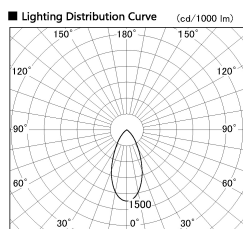

Item no. SD381-2640W9040-IK

Series Name: Cledy versa R-G (In-track)
(SD381-IK)

Installation	Track Mount
Type	Cledy versa R-G (In-track) (SD381-IK)
Fixture wattage	23W
Beam angle	46 deg
Color Temp.	4000K
CRI	Ra>90
Luminous	2519 lm
Body	Die-castaluminumalloy
Body finish	White
Trim finish	White
Reflector finish	N/A
IP Rate	IP20
Light source	COBmodule
Input Voltage	AC220~240V
Dimming Type	Non-Dimmable
Certificate	CE,CCC
Cut Hole	N/A