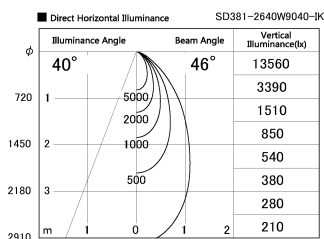

Item no. SD381-2640W9040-IK

Series Name: Cledy versa R-G (In-track)
(SD381-IK)

Installation	Track Mount
Type	Cledy versa R-G (In-track) (SD381-IK)
Fixture wattage	23W
Beam angle	46 deg
Color Temp.	4000K
CRI	Ra>90
Luminous	2519 lm
Body	Die-castaluminumalloy
Body finish	White
Trim finish	White
Reflector finish	N/A
IP Rate	IP20
Light source	COBmodule
Input Voltage	AC220~240V
Dimming Type	Non-Dimmable
Certificate	CE,CCC
Cut Hole	N/A