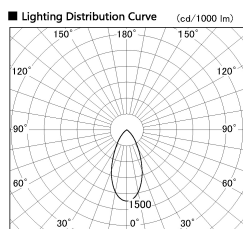

Item no. SD381-2640W9040-IK

Series Name: Cledy versa R-G (In-track)
(SD381-IK)

Installation	Track Mount
Type	
Fixture wattage	23W
Beam angle	46 deg
Color Temp.	4000K
CRI	Ra>90
Luminous	2519 lm
Body	Die-castaluminumalloy
Body finish	White
Trim finish	White
Reflector finish	N/A
IP Rate	IP20
Light source	COBmodule
Input Voltage	AC220~240V
Dimming Type	Non-Dimmable
Certificate	CE,CCC
Cut Hole	N/A

Direct Horizontal Illuminance SD381-2640W9040-IK

Illuminance Angle	Beam Angle	Vertical Illuminance (lx)
40°	46°	13560
		3390
		1510
		850
		540
		380
		280
		210