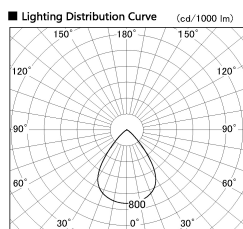

Item no. SD381-2660W9040-IK

Series Name: Cledy versa R-G (In-track)  
(SD381-IK)

Installation	Track Mount
Type	
Fixture wattage	23W
Beam angle	74 deg
Color Temp.	4000K
CRI	Ra>90
Luminous	2535 lm
Body	Die-castaluminumalloy
Body finish	White
Trim finish	White
Reflector finish	N/A
IP Rate	IP20
Light source	COBmodule
Input Voltage	AC220~240V
Dimming Type	Non-Dimmable
Certificate	CE,CCC
Cut Hole	N/A