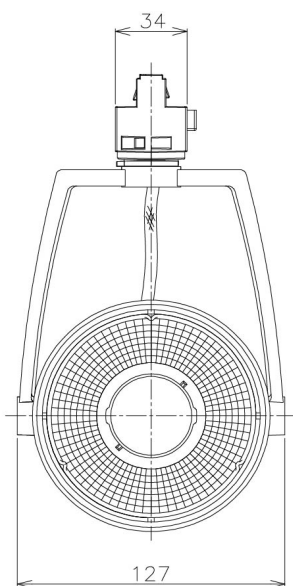

Item no. SD381-2660W9040-IK

Series Name: Cledy versa R-G (In-track)  
(SD381-IK)

Installation	Track Mount
Type	
Fixture wattage	23W
Beam angle	74 deg
Color Temp.	4000K
CRI	Ra>90
Luminous	2535 lm
Body	Die-castaluminumalloy
Body finish	White
Trim finish	White
Reflector finish	N/A
IP Rate	IP20
Light source	COBmodule
Input Voltage	AC220~240V
Dimming Type	Non-Dimmable
Certificate	CE,CCC
Cut Hole	N/A