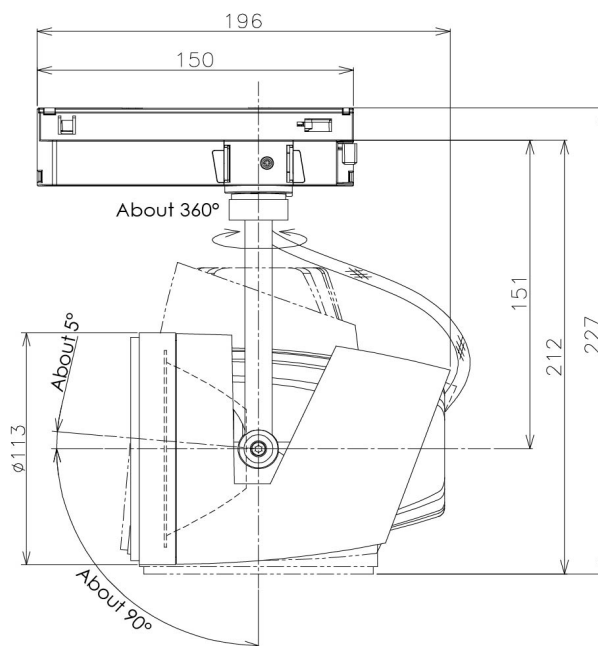

Item no. SD381-2660W9040-IK

Series Name: Cledy versa R-G (In-track)  
(SD381-IK)

Installation	Track Mount
Type	
Fixture wattage	23W
Beam angle	74 deg
Color Temp.	4000K
CRI	Ra>90
Luminous	2535 lm
Body	Die-castaluminumalloy
Body finish	White
Trim finish	White
Reflector finish	N/A
IP Rate	IP20
Light source	COBmodule
Input Voltage	AC220~240V
Dimming Type	Non-Dimmable
Certificate	CE,CCC
Cut Hole	N/A