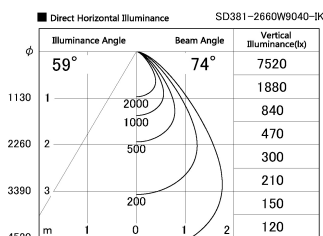

Item no. SD381-2660W9040-IK

Series Name: Cledy versa R-G (In-track)  
(SD381-IK)

Installation	Track Mount
Type	
Fixture wattage	23W
Beam angle	74 deg
Color Temp.	4000K
CRI	Ra>90
Luminous	2535 lm
Body	Die-castaluminumalloy
Body finish	White
Trim finish	White
Reflector finish	N/A
IP Rate	IP20
Light source	COBmodule
Input Voltage	AC220~240V
Dimming Type	Non-Dimmable
Certificate	CE,CCC
Cut Hole	N/A