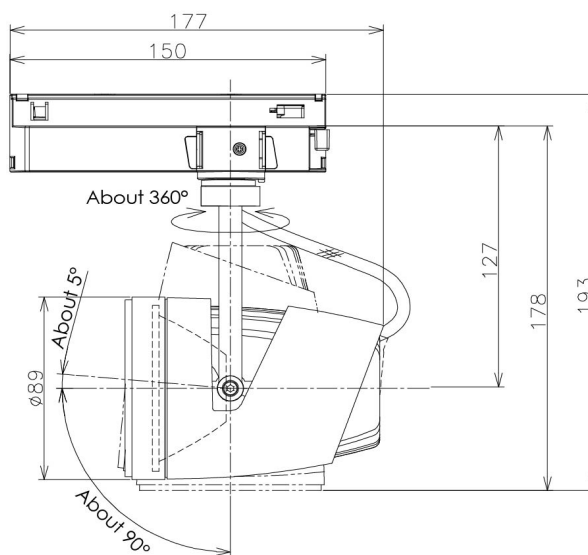

Item no. SD381-2515W9040-IK

Series Name: Cledy versa R-G (In-track)
(SD381-IK)

Installation	Track Mount
Type	
Fixture wattage	23W
Beam angle	18 deg
Color Temp.	4000K
CRI	Ra>90
Luminous	2466 lm
Body	Die-cast aluminum alloy
Body finish	White
Trim finish	White
Reflector finish	N/A
IP Rate	IP20
Light source	COB module
Input Voltage	AC220~240V
Dimming Type	Non-Dimmable
Certificate	CE,CCC
Cut Hole	N/A