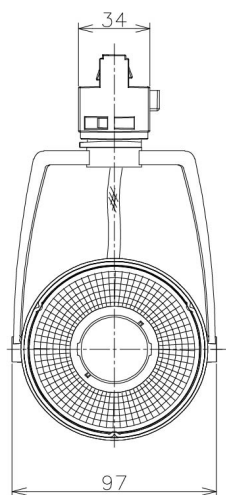

Item no. SD381-2515W9040-IK

Series Name: Cledy versa R-G (In-track)
(SD381-IK)

Installation	Track Mount
Type	
Fixture wattage	23W
Beam angle	18 deg
Color Temp.	4000K
CRI	Ra>90
Luminous	2466 lm
Body	Die-cast aluminum alloy
Body finish	White
Trim finish	White
Reflector finish	N/A
IP Rate	IP20
Light source	COB module
Input Voltage	AC220~240V
Dimming Type	Non-Dimmable
Certificate	CE,CCC
Cut Hole	N/A