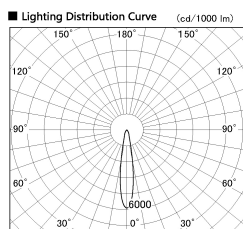

Item no. SD381-2515W9040-IK

Series Name: Cledy versa R-G (In-track)
(SD381-IK)

Installation	Track Mount
Type	
Fixture wattage	23W
Beam angle	18 deg
Color Temp.	4000K
CRI	Ra>90
Luminous	2466 lm
Body	Die-cast aluminum alloy
Body finish	White
Trim finish	White
Reflector finish	N/A
IP Rate	IP20
Light source	COB module
Input Voltage	AC220~240V
Dimming Type	Non-Dimmable
Certificate	CE,CCC
Cut Hole	N/A