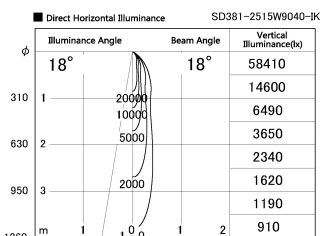

Item no. SD381-2515W9040-IK

Series Name: Cledy versa R-G (In-track)
(SD381-IK)

Installation	Track Mount
Type	
Fixture wattage	23W
Beam angle	18 deg
Color Temp.	4000K
CRI	Ra>90
Luminous	2466 lm
Body	Die-cast aluminum alloy
Body finish	White
Trim finish	White
Reflector finish	N/A
IP Rate	IP20
Light source	COB module
Input Voltage	AC220~240V
Dimming Type	Non-Dimmable
Certificate	CE,CCC
Cut Hole	N/A