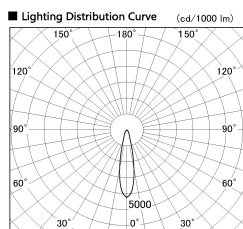

Item no. SD381-2520W9040-IK

Series Name: Cledy versa R-G (In-track)
(SD381-IK)

■ Direct Horizontal Illuminance SD381-2520W9040-IK

φ	Illuminance Angle	Beam Angle	Vertical Illuminance (lx)
370	21°	22°	42560
740	1		10640
1110	2		4730
1480	3		2660
	1	2	1700
	0	1	1180
	0	2	870
	0	2	670

Installation	Track Mount
Type	
Fixture wattage	23W
Beam angle	22 deg
Color Temp.	4000K
CRI	Ra>90
Luminous	2499 lm
Body	Die-castaluminumalloy
Body finish	White
Trim finish	White
Reflector finish	N/A
IP Rate	IP20
Light source	COBmodule
Input Voltage	AC220~240V
Dimming Type	Non-Dimmable
Certificate	CE,CCC
Cut Hole	N/A