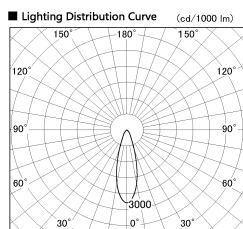

Item no. SD381-2530W9040-IK

Series Name: Cledy versa R-G (In-track)
(SD381-IK)

Installation	Track Mount
Type	
Fixture wattage	23W
Beam angle	30 deg
Color Temp.	4000K
CRI	Ra>90
Luminous	2482 lm
Body	Die-castaluminumalloy
Body finish	White
Trim finish	White
Reflector finish	N/A
IP Rate	IP20
Light source	COBmodule
Input Voltage	AC220~240V
Dimming Type	Non-Dimmable
Certificate	CE,CCC
Cut Hole	N/A