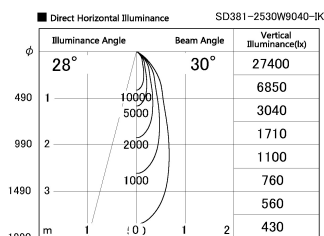

Item no. SD381-2530W9040-IK

Series Name: Cledy versa R-G (In-track)
(SD381-IK)

Installation	Track Mount
Type	
Fixture wattage	23W
Beam angle	30 deg
Color Temp.	4000K
CRI	Ra>90
Luminous	2482 lm
Body	Die-castaluminumalloy
Body finish	White
Trim finish	White
Reflector finish	N/A
IP Rate	IP20
Light source	COBmodule
Input Voltage	AC220~240V
Dimming Type	Non-Dimmable
Certificate	CE,CCC
Cut Hole	N/A