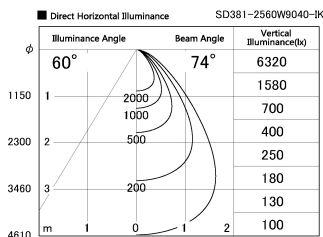

Item no. SD381-2560W9040-IK

Series Name: Cledy versa R-G (In-track)
(SD381-IK)

Installation	Track Mount
Type	
Fixture wattage	23W
Beam angle	74 deg
Color Temp.	4000K
CRI	Ra>90
Luminous	2217 lm
Body	Die-castaluminumalloy
Body finish	White
Trim finish	White
Reflector finish	N/A
IP Rate	IP20
Light source	COBmodule
Input Voltage	AC220~240V
Dimming Type	Non-Dimmable
Certificate	CE,CCC
Cut Hole	N/A