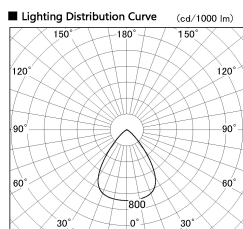

Item no. SD381-2560W9040-IK

Series Name: Cledy versa R-G (In-track)
(SD381-IK)

Installation	Track Mount
Type	
Fixture wattage	23W
Beam angle	74 deg
Color Temp.	4000K
CRI	Ra>90
Luminous	2217 lm
Body	Die-castaluminumalloy
Body finish	White
Trim finish	White
Reflector finish	N/A
IP Rate	IP20
Light source	COBmodule
Input Voltage	AC220~240V
Dimming Type	Non-Dimmable
Certificate	CE,CCC
Cut Hole	N/A