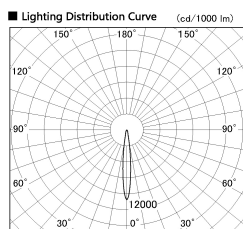

Item no. SD381-2015W9040-IK

Series Name: Cledy versa R-G (In-track)
(SD381-IK)

■ Direct Horizontal Illuminance SD381-2015W9040-IK

φ	Illuminance Angle	Beam Angle	Vertical Illuminance (lx)		
190	11°	12°	84880		
1			21220		
380			9430		
2			5310		
570			3400		
3			2360		
770			1730		
m	1	0	1	2	1330

Installation	Track Mount
Type	Cledy versa R-G (In-track) (SD381-IK)
Fixture wattage	20W
Beam angle	12 deg
Color Temp.	4000K
CRI	Ra>90
Luminous	2007 lm
Body	Die-castaluminumalloy
Body finish	White
Trim finish	White
Reflector finish	N/A
IP Rate	IP20
Light source	COBmodule
Input Voltage	AC220~240V
Dimming Type	Non-Dimmable
Certificate	CE,CCC
Cut Hole	N/A