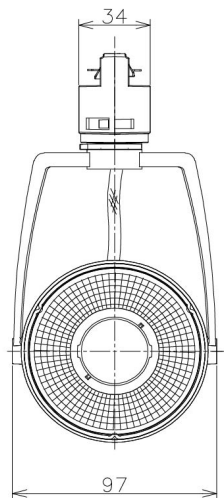

Item no. SD381-2020W9040-IK

Series Name: Cledy versa R-G (In-track)
(SD381-IK)

Installation	Track Mount
Type	
Fixture wattage	20W
Beam angle	21 deg
Color Temp.	4000K
CRI	Ra>90
Luminous	2040 lm
Body	Die-castaluminumalloy
Body finish	White
Trim finish	White
Reflector finish	N/A
IP Rate	IP20
Light source	COBmodule
Input Voltage	AC220~240V
Dimming Type	Non-Dimmable
Certificate	CE,CCC
Cut Hole	N/A