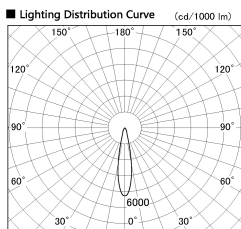

Item no. SD381-2020W9040-IK

Series Name: Cledy versa R-G (In-track)
(SD381-IK)

Installation	Track Mount
Type	
Fixture wattage	20W
Beam angle	21 deg
Color Temp.	4000K
CRI	Ra>90
Luminous	2040 lm
Body	Die-castaluminumalloy
Body finish	White
Trim finish	White
Reflector finish	N/A
IP Rate	IP20
Light source	COBmodule
Input Voltage	AC220~240V
Dimming Type	Non-Dimmable
Certificate	CE,CCC
Cut Hole	N/A