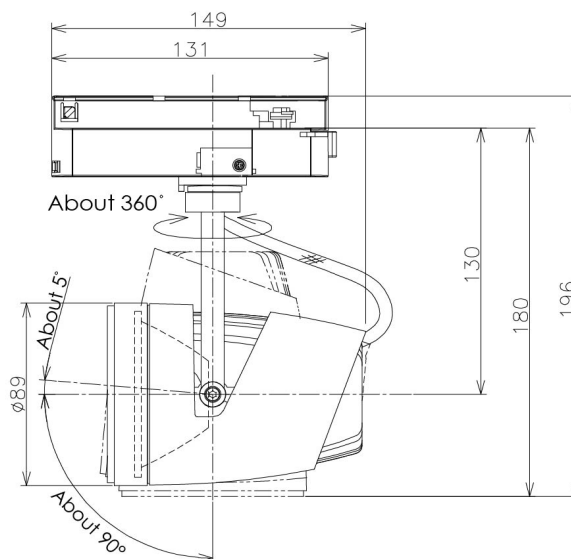

Item no. SD381-2020W9040-IK

Series Name: Cledy versa R-G (In-track)
(SD381-IK)

Installation	Track Mount
Type	
Fixture wattage	20W
Beam angle	21 deg
Color Temp.	4000K
CRI	Ra>90
Luminous	2040 lm
Body	Die-castaluminumalloy
Body finish	White
Trim finish	White
Reflector finish	N/A
IP Rate	IP20
Light source	COBmodule
Input Voltage	AC220~240V
Dimming Type	Non-Dimmable
Certificate	CE,CCC
Cut Hole	N/A