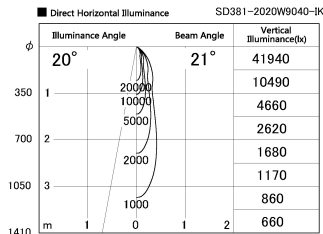

Item no. SD381-2020W9040-IK

Series Name: Cledy versa R-G (In-track)
(SD381-IK)

Installation	Track Mount
Type	
Fixture wattage	20W
Beam angle	21 deg
Color Temp.	4000K
CRI	Ra>90
Luminous	2040 lm
Body	Die-castaluminumalloy
Body finish	White
Trim finish	White
Reflector finish	N/A
IP Rate	IP20
Light source	COBmodule
Input Voltage	AC220~240V
Dimming Type	Non-Dimmable
Certificate	CE,CCC
Cut Hole	N/A