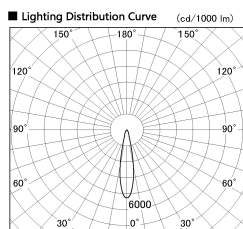

Item no. SD381-2020W9040-IK

Series Name: Cledy versa R-G (In-track)
(SD381-IK)

■ Direct Horizontal Illuminance SD381-2020W9040-IK

φ	Illuminance Angle	Beam Angle	Vertical Illuminance (lx)
350	20°	21°	41940
700			10490
1050			4660
1410			2620
			1680
			1170
			860
			660

Installation	Track Mount
Type	Cledy versa R-G (In-track) (SD381-IK)
Fixture wattage	20W
Beam angle	21 deg
Color Temp.	4000K
CRI	Ra>90
Luminous	2040 lm
Body	Die-castaluminumalloy
Body finish	White
Trim finish	White
Reflector finish	N/A
IP Rate	IP20
Light source	COBmodule
Input Voltage	AC220~240V
Dimming Type	Non-Dimmable
Certificate	CE,CCC
Cut Hole	N/A