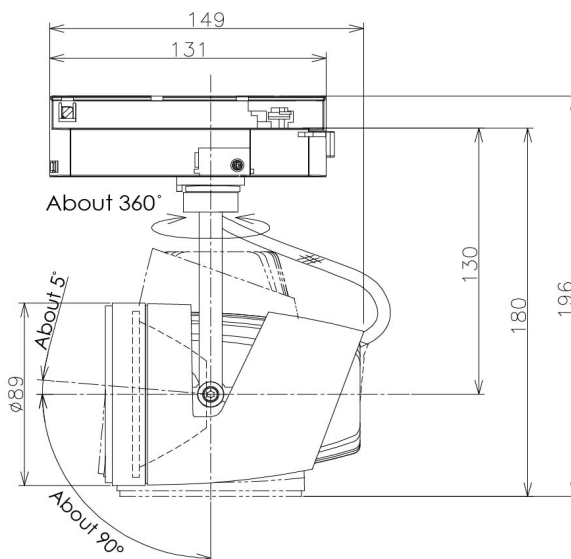

Item no. SD381-2030W9040-IK

Series Name: Cledy versa R-G (In-track)
(SD381-IK)

Installation

Track Mount

Type

Cledy versa R-G (In-track)
(SD381-IK)

Fixture wattage

20W

Beam angle

29 deg

Color Temp.

4000K

CRI

Ra>90

Luminous

2021 lm