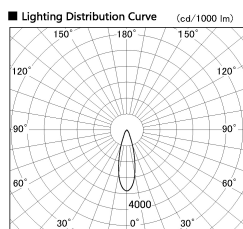

Item no. SD381-2030W9040-IK

Series Name: Cledy versa R-G (In-track)  
(SD381-IK)

■ Direct Horizontal Illuminance SD381-2030W9040-IK

φ	Illuminance Angle	Beam Angle	Vertical Illuminance (lx)
480	27°	29°	24890
1	10000		6220
2	5000		2770
960	2000		1560
3	1000		1000
1440	690		510
1920	390		390

Installation	Track Mount
Type	
Fixture wattage	20W
Beam angle	29 deg
Color Temp.	4000K
CRI	Ra>90
Luminous	2021 lm
Body	Die-castaluminumalloy
Body finish	White
Trim finish	White
Reflector finish	N/A
IP Rate	IP20
Light source	COBmodule
Input Voltage	AC220~240V
Dimming Type	Non-Dimmable
Certificate	CE,CCC
Cut Hole	N/A