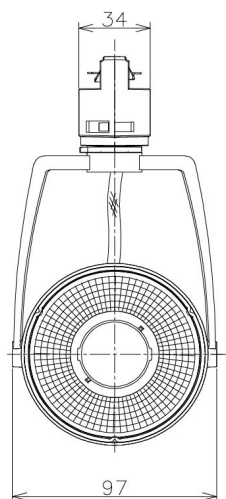

Item no. SD381-2030W9040-IK

Series Name: Cledy versa R-G (In-track)
(SD381-IK)

Installation

Track Mount

Type

Cledy versa R-G (In-track)
(SD381-IK)

Fixture wattage

20W

Beam angle

29 deg

Color Temp.

4000K

CRI

Ra>90

Luminous

2021 lm