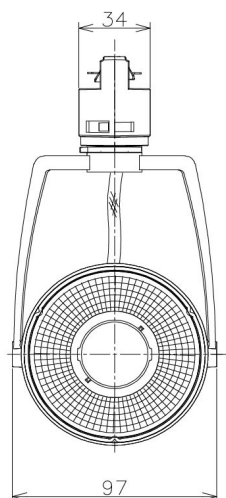

Item no. SD381-2030W9040-IK

Series Name: Cledy versa R-G (In-track)  
(SD381-IK)

■ Direct Horizontal Illuminance SD381-2030W9040-IK

φ	Illuminance Angle	Beam Angle	Vertical Illuminance (lx)
480	27°	29°	24890
1	10000		6220
2	5000		2770
960	2000		1560
3	1000		1000
1440	690		510
1920	390		390

Installation	Track Mount
Type	
Fixture wattage	20W
Beam angle	29 deg
Color Temp.	4000K
CRI	Ra>90
Luminous	2021 lm
Body	Die-castaluminumalloy
Body finish	White
Trim finish	White
Reflector finish	N/A
IP Rate	IP20
Light source	COBmodule
Input Voltage	AC220~240V
Dimming Type	Non-Dimmable
Certificate	CE,CCC
Cut Hole	N/A