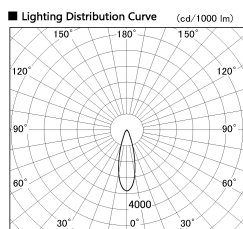

Item no. SD381-2030W9040-IK

Series Name: Cledy versa R-G (In-track)
(SD381-IK)

Installation

Track Mount

Type

Cledy versa R-G (In-track)
(SD381-IK)

Fixture wattage

20W

Beam angle

29 deg

Color Temp.

4000K

CRI

Ra>90

Luminous

2021 lm