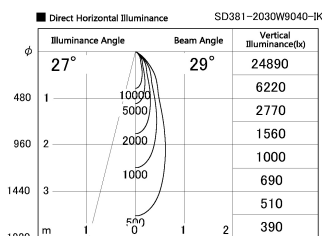

Item no. SD381-2030W9040-IK

Series Name: Cledy versa R-G (In-track)
(SD381-IK)

Installation

Track Mount

Type

Cledy versa R-G (In-track)
(SD381-IK)

Fixture wattage

20W

Beam angle

29 deg

Color Temp.

4000K

CRI

Ra>90

Luminous

2021 lm