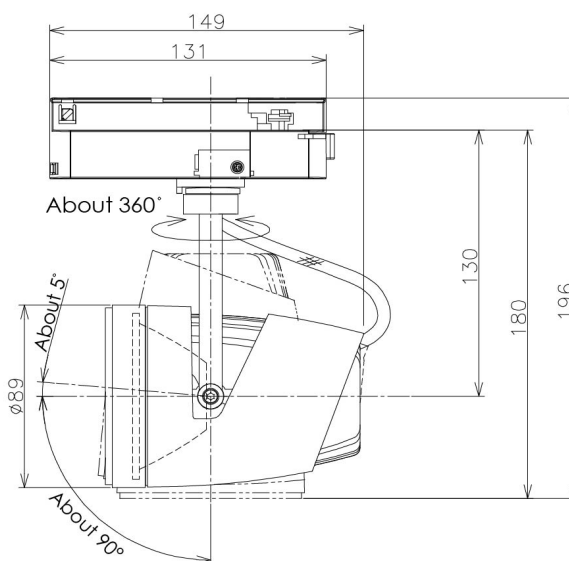

Item no. SD381-2030W9040-IK

Series Name: Cledy versa R-G (In-track)  
(SD381-IK)

■ Direct Horizontal Illuminance SD381-2030W9040-IK

φ	Illuminance Angle	Beam Angle	Vertical Illuminance (lx)
480	27°	29°	24890
1	10000		6220
2	5000		2770
960	2000		1560
3	1000		1000
1440	690		510
1920	390		390

Installation	Track Mount
Type	
Fixture wattage	20W
Beam angle	29 deg
Color Temp.	4000K
CRI	Ra>90
Luminous	2021 lm
Body	Die-castaluminumalloy
Body finish	White
Trim finish	White
Reflector finish	N/A
IP Rate	IP20
Light source	COBmodule
Input Voltage	AC220~240V
Dimming Type	Non-Dimmable
Certificate	CE,CCC
Cut Hole	N/A