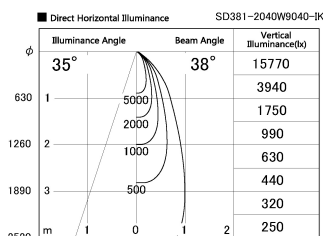

Item no. SD381-2040W9040-IK

Series Name: Cledy versa R-G (In-track)
(SD381-IK)

Installation	Track Mount
Type	Cledy versa R-G (In-track) (SD381-IK)
Fixture wattage	20W
Beam angle	38 deg
Color Temp.	4000K
CRI	Ra>90
Luminous	1965 lm
Body	Die-castaluminumalloy
Body finish	White
Trim finish	White
Reflector finish	N/A
IP Rate	IP20
Light source	COBmodule
Input Voltage	AC220~240V
Dimming Type	Non-Dimmable
Certificate	CE,CCC
Cut Hole	N/A