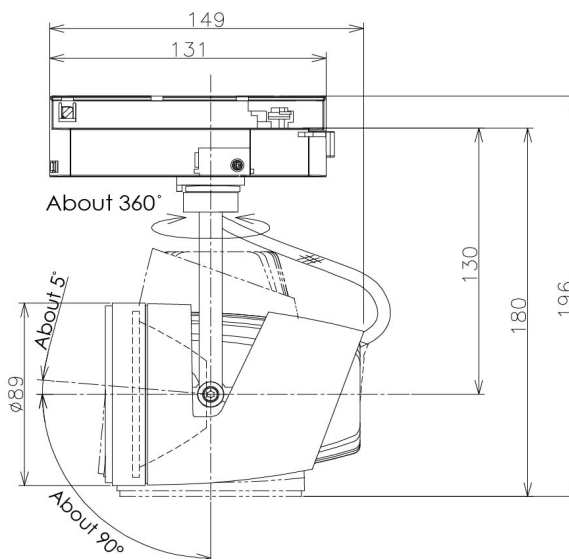

Item no. SD381-2040W9040-IK

Series Name: Cledy versa R-G (In-track)
(SD381-IK)

Installation	Track Mount
Type	Cledy versa R-G (In-track) (SD381-IK)
Fixture wattage	20W
Beam angle	38 deg
Color Temp.	4000K
CRI	Ra>90
Luminous	1965 lm
Body	Die-castaluminumalloy
Body finish	White
Trim finish	White
Reflector finish	N/A
IP Rate	IP20
Light source	COBmodule
Input Voltage	AC220~240V
Dimming Type	Non-Dimmable
Certificate	CE,CCC
Cut Hole	N/A