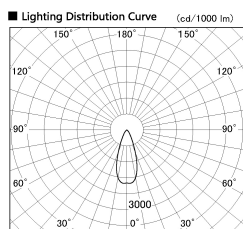

Item no. SD381-2040W9040-IK

Series Name: Cledy versa R-G (In-track)
(SD381-IK)

Installation	Track Mount
Type	Cledy versa R-G (In-track) (SD381-IK)
Fixture wattage	20W
Beam angle	38 deg
Color Temp.	4000K
CRI	Ra>90
Luminous	1965 lm
Body	Die-castaluminumalloy
Body finish	White
Trim finish	White
Reflector finish	N/A
IP Rate	IP20
Light source	COBmodule
Input Voltage	AC220~240V
Dimming Type	Non-Dimmable
Certificate	CE,CCC
Cut Hole	N/A