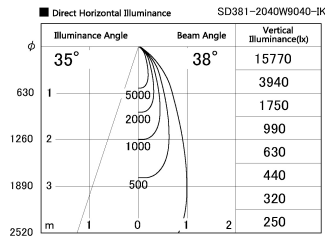

Item no. SD381-2040W9040-IK

Series Name: Cledy versa R-G (In-track)  
(SD381-IK)

Installation	Track Mount
Type	
Fixture wattage	20W
Beam angle	38 deg
Color Temp.	4000K
CRI	Ra>90
Luminous	1965 lm
Body	Die-castaluminumalloy
Body finish	White
Trim finish	White
Reflector finish	N/A
IP Rate	IP20
Light source	COBmodule
Input Voltage	AC220~240V
Dimming Type	Non-Dimmable
Certificate	CE,CCC
Cut Hole	N/A