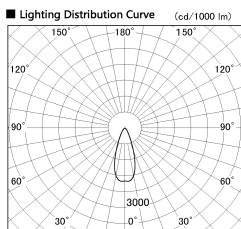

Item no. SD381-2040W9040-IK

Series Name: Cledy versa R-G (In-track)  
(SD381-IK)

Installation	Track Mount
Type	
Fixture wattage	20W
Beam angle	38 deg
Color Temp.	4000K
CRI	Ra>90
Luminous	1965 lm
Body	Die-castaluminumalloy
Body finish	White
Trim finish	White
Reflector finish	N/A
IP Rate	IP20
Light source	COBmodule
Input Voltage	AC220~240V
Dimming Type	Non-Dimmable
Certificate	CE,CCC
Cut Hole	N/A