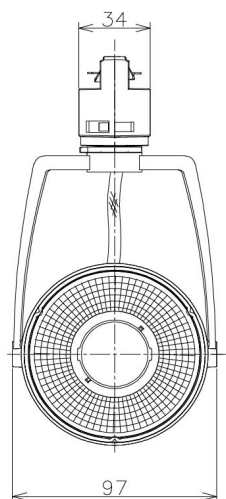

Item no. SD381-2040W9040-IK

Series Name: Cledy versa R-G (In-track)
(SD381-IK)

Installation	Track Mount
Type	Cledy versa R-G (In-track) (SD381-IK)
Fixture wattage	20W
Beam angle	38 deg
Color Temp.	4000K
CRI	Ra>90
Luminous	1965 lm
Body	Die-castaluminumalloy
Body finish	White
Trim finish	White
Reflector finish	N/A
IP Rate	IP20
Light source	COBmodule
Input Voltage	AC220~240V
Dimming Type	Non-Dimmable
Certificate	CE,CCC
Cut Hole	N/A