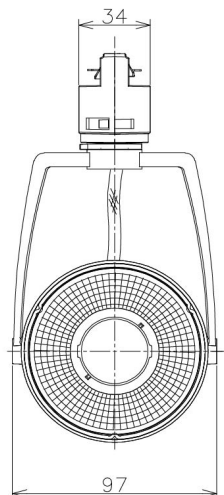

Item no. SD381-2060W9040-IK

Series Name: Cledy versa R-G (In-track)  
(SD381-IK)

Installation	Track Mount
Type	
Fixture wattage	20W
Beam angle	72 deg
Color Temp.	4000K
CRI	Ra>90
Luminous	1721 lm
Body	Die-castaluminumalloy
Body finish	White
Trim finish	White
Reflector finish	N/A
IP Rate	IP20
Light source	COBmodule
Input Voltage	AC220~240V
Dimming Type	Non-Dimmable
Certificate	CE,CCC
Cut Hole	N/A