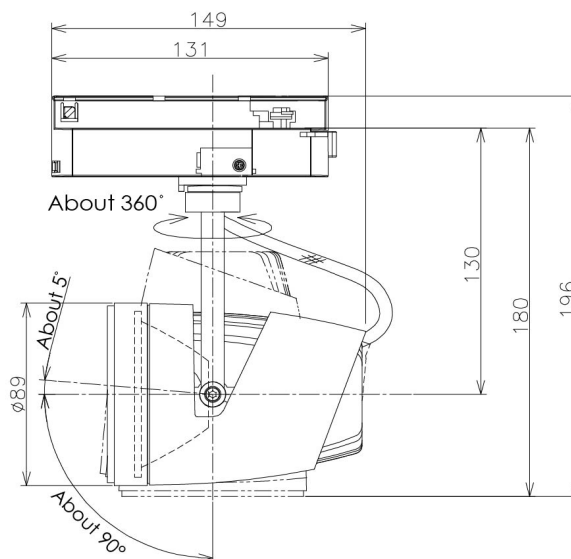

Item no. SD381-2060W9040-IK

Series Name: Cledy versa R-G (In-track)  
(SD381-IK)

Installation	Track Mount
Type	
Fixture wattage	20W
Beam angle	72 deg
Color Temp.	4000K
CRI	Ra>90
Luminous	1721 lm
Body	Die-castaluminumalloy
Body finish	White
Trim finish	White
Reflector finish	N/A
IP Rate	IP20
Light source	COBmodule
Input Voltage	AC220~240V
Dimming Type	Non-Dimmable
Certificate	CE,CCC
Cut Hole	N/A