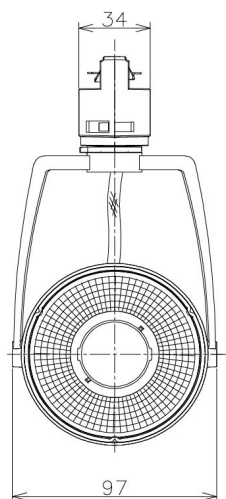

Item no. SD381-2060W9040-IK

Series Name: Cledy versa R-G (In-track)
(SD381-IK)

Installation	Track Mount
Type	Cledy versa R-G (In-track) (SD381-IK)
Fixture wattage	20W
Beam angle	72 deg
Color Temp.	4000K
CRI	Ra>90
Luminous	1721 lm
Body	Die-castaluminumalloy
Body finish	White
Trim finish	White
Reflector finish	N/A
IP Rate	IP20
Light source	COBmodule
Input Voltage	AC220~240V
Dimming Type	Non-Dimmable
Certificate	CE,CCC
Cut Hole	N/A