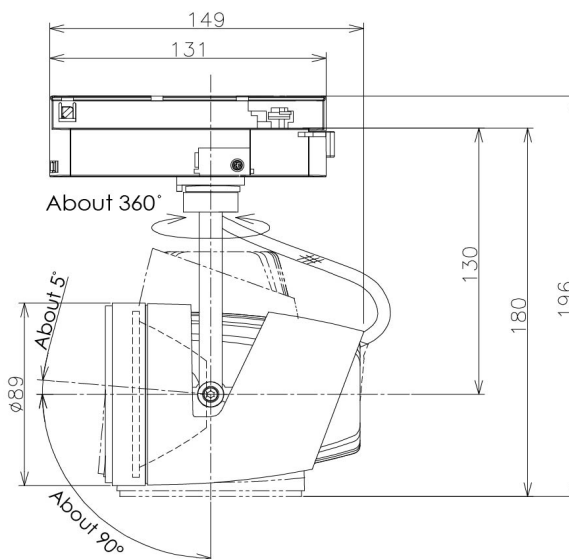

Item no. SD381-2060W9040-IK

Series Name: Cledy versa R-G (In-track)
(SD381-IK)

Installation	Track Mount
Type	Cledy versa R-G (In-track) (SD381-IK)
Fixture wattage	20W
Beam angle	72 deg
Color Temp.	4000K
CRI	Ra>90
Luminous	1721 lm
Body	Die-castaluminumalloy
Body finish	White
Trim finish	White
Reflector finish	N/A
IP Rate	IP20
Light source	COBmodule
Input Voltage	AC220~240V
Dimming Type	Non-Dimmable
Certificate	CE,CCC
Cut Hole	N/A