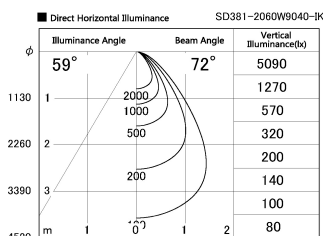

Item no. SD381-2060W9040-IK

Series Name: Cledy versa R-G (In-track)
(SD381-IK)

Installation	Track Mount
Type	Cledy versa R-G (In-track) (SD381-IK)
Fixture wattage	20W
Beam angle	72 deg
Color Temp.	4000K
CRI	Ra>90
Luminous	1721 lm
Body	Die-castaluminumalloy
Body finish	White
Trim finish	White
Reflector finish	N/A
IP Rate	IP20
Light source	COBmodule
Input Voltage	AC220~240V
Dimming Type	Non-Dimmable
Certificate	CE,CCC
Cut Hole	N/A