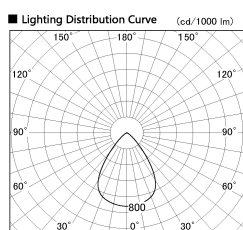

Item no. SD381-2060W9040-IK

Series Name: Cledy versa R-G (In-track)
(SD381-IK)

Installation	Track Mount
Type	Cledy versa R-G (In-track) (SD381-IK)
Fixture wattage	20W
Beam angle	72 deg
Color Temp.	4000K
CRI	Ra>90
Luminous	1721 lm
Body	Die-castaluminumalloy
Body finish	White
Trim finish	White
Reflector finish	N/A
IP Rate	IP20
Light source	COBmodule
Input Voltage	AC220~240V
Dimming Type	Non-Dimmable
Certificate	CE,CCC
Cut Hole	N/A