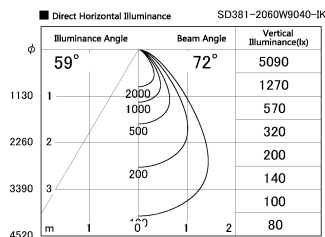

Item no. SD381-2060W9040-IK

Series Name: Cledy versa R-G (In-track)  
(SD381-IK)

Installation	Track Mount
Type	
Fixture wattage	20W
Beam angle	72 deg
Color Temp.	4000K
CRI	Ra>90
Luminous	1721 lm
Body	Die-castaluminumalloy
Body finish	White
Trim finish	White
Reflector finish	N/A
IP Rate	IP20
Light source	COBmodule
Input Voltage	AC220~240V
Dimming Type	Non-Dimmable
Certificate	CE,CCC
Cut Hole	N/A