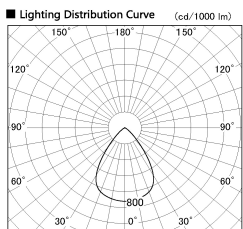

Item no. SD381-2060W9040-IK

Series Name: Cledy versa R-G (In-track)  
(SD381-IK)

Installation	Track Mount
Type	
Fixture wattage	20W
Beam angle	72 deg
Color Temp.	4000K
CRI	Ra>90
Luminous	1721 lm
Body	Die-castaluminumalloy
Body finish	White
Trim finish	White
Reflector finish	N/A
IP Rate	IP20
Light source	COBmodule
Input Voltage	AC220~240V
Dimming Type	Non-Dimmable
Certificate	CE,CCC
Cut Hole	N/A