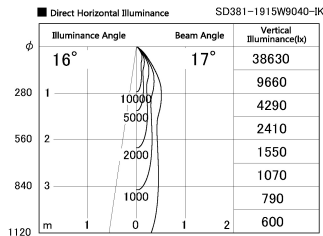

Item no. SD381-1915W9040-IK

Series Name: Cledy versa R-G (In-track)  
(SD381-IK)

Installation	Track Mount
Type	
Fixture wattage	18.6W
Beam angle	17 deg
Color Temp.	4000K
CRI	Ra>90
Luminous	1678 lm
Body	Die-castaluminumalloy
Body finish	White
Trim finish	White
Reflector finish	N/A
IP Rate	IP20
Light source	COBmodule
Input Voltage	AC220~240V
Dimming Type	Non-Dimmable
Certificate	CE,CCC
Cut Hole	N/A