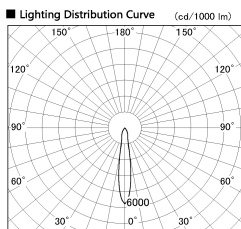

Item no. SD381-1915W9040-IK

Series Name: Cledy versa R-G (In-track)  
(SD381-IK)

Installation	Track Mount
Type	
Fixture wattage	18.6W
Beam angle	17 deg
Color Temp.	4000K
CRI	Ra>90
Luminous	1678 lm
Body	Die-castaluminumalloy
Body finish	White
Trim finish	White
Reflector finish	N/A
IP Rate	IP20
Light source	COBmodule
Input Voltage	AC220~240V
Dimming Type	Non-Dimmable
Certificate	CE,CCC
Cut Hole	N/A