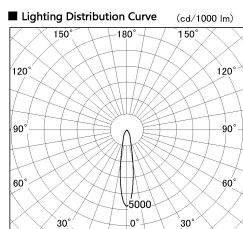

Item no. SD381-1920W9040-IK

Series Name: Cledy versa R-G (In-track)
(SD381-IK)

■ Direct Horizontal Illuminance SD381-1920W9040-IK

φ	Illuminance Angle	Beam Angle	Vertical Illuminance (lx)
310	18°	18°	30620
1			7650
340			3400
2			1910
630			1220
3			850
950			620
1260			480

Installation	Track Mount
Type	Cledy versa R-G (In-track) (SD381-IK)
Fixture wattage	18.6W
Beam angle	18 deg
Color Temp.	4000K
CRI	Ra>90
Luminous	1586 lm
Body	Die-cast aluminum alloy
Body finish	White
Trim finish	White
Reflector finish	N/A
IP Rate	IP20
Light source	COB module
Input Voltage	AC220~240V
Dimming Type	Non-Dimmable
Certificate	CE,CCC
Cut Hole	N/A