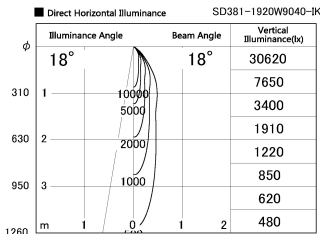

Item no. SD381-1920W9040-IK

Series Name: Cledy versa R-G (In-track)
(SD381-IK)

Installation	Track Mount
Type	
Fixture wattage	18.6W
Beam angle	18 deg
Color Temp.	4000K
CRI	Ra>90
Luminous	1586 lm
Body	Die-castaluminumalloy
Body finish	White
Trim finish	White
Reflector finish	N/A
IP Rate	IP20
Light source	COBmodule
Input Voltage	AC220~240V
Dimming Type	Non-Dimmable
Certificate	CE,CCC
Cut Hole	N/A