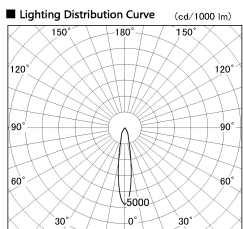

Item no. SD381-1920W9040-IK

Series Name: Cledy versa R-G (In-track)
(SD381-IK)

Installation	Track Mount
Type	
Fixture wattage	18.6W
Beam angle	18 deg
Color Temp.	4000K
CRI	Ra>90
Luminous	1586 lm
Body	Die-castaluminumalloy
Body finish	White
Trim finish	White
Reflector finish	N/A
IP Rate	IP20
Light source	COBmodule
Input Voltage	AC220~240V
Dimming Type	Non-Dimmable
Certificate	CE,CCC
Cut Hole	N/A