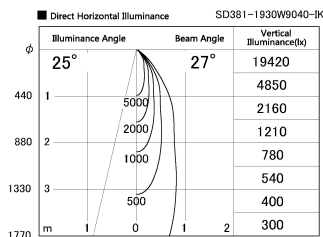

Item no. SD381-1930W9040-IK

Series Name: Cledy versa R-G (In-track)
(SD381-IK)

Installation	Track Mount
Type	
Fixture wattage	18.6W
Beam angle	27 deg
Color Temp.	4000K
CRI	Ra>90
Luminous	1563 lm
Body	Die-castaluminumalloy
Body finish	White
Trim finish	White
Reflector finish	N/A
IP Rate	IP20
Light source	COBmodule
Input Voltage	AC220~240V
Dimming Type	Non-Dimmable
Certificate	CE,CCC
Cut Hole	N/A