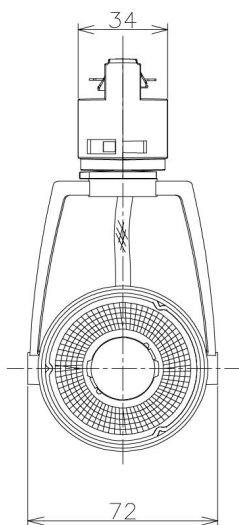

Item no. SD381-1930W9040-IK

Series Name: Cledy versa R-G (In-track)
(SD381-IK)

Installation	Track Mount
Type	
Fixture wattage	18.6W
Beam angle	27 deg
Color Temp.	4000K
CRI	Ra>90
Luminous	1563 lm
Body	Die-castaluminumalloy
Body finish	White
Trim finish	White
Reflector finish	N/A
IP Rate	IP20
Light source	COBmodule
Input Voltage	AC220~240V
Dimming Type	Non-Dimmable
Certificate	CE,CCC
Cut Hole	N/A