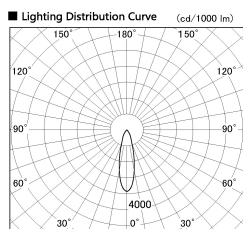

Item no. SD381-1930W9040-IK

Series Name: Cledy versa R-G (In-track)  
(SD381-IK)

Installation	Track Mount
Type	Cledy versa R-G (In-track) (SD381-IK)
Fixture wattage	18.6W
Beam angle	27 deg
Color Temp.	4000K
CRI	Ra>90
Luminous	1563 lm
Body	Die-cast aluminum alloy
Body finish	White
Trim finish	White
Reflector finish	N/A
IP Rate	IP20
Light source	COB module
Input Voltage	AC220~240V
Dimming Type	Non-Dimmable
Certificate	CE,CCC
Cut Hole	N/A