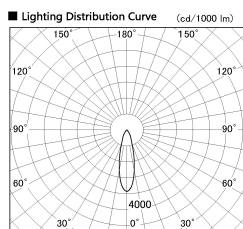

Item no. SD381-1930W9040-IK

Series Name: Cledy versa R-G (In-track)
(SD381-IK)

Installation	Track Mount
Type	
Fixture wattage	18.6W
Beam angle	27 deg
Color Temp.	4000K
CRI	Ra>90
Luminous	1563 lm
Body	Die-castaluminumalloy
Body finish	White
Trim finish	White
Reflector finish	N/A
IP Rate	IP20
Light source	COBmodule
Input Voltage	AC220~240V
Dimming Type	Non-Dimmable
Certificate	CE,CCC
Cut Hole	N/A