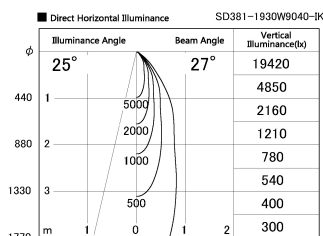

Item no. SD381-1930W9040-IK

Series Name: Cledy versa R-G (In-track)  
(SD381-IK)

Installation	Track Mount
Type	Cledy versa R-G (In-track) (SD381-IK)
Fixture wattage	18.6W
Beam angle	27 deg
Color Temp.	4000K
CRI	Ra>90
Luminous	1563 lm
Body	Die-cast aluminum alloy
Body finish	White
Trim finish	White
Reflector finish	N/A
IP Rate	IP20
Light source	COB module
Input Voltage	AC220~240V
Dimming Type	Non-Dimmable
Certificate	CE,CCC
Cut Hole	N/A