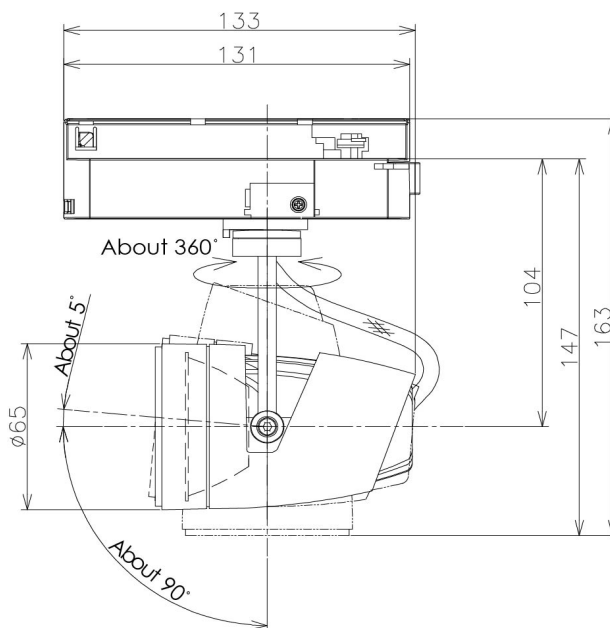

Item no. SD381-1930W9040-IK

Series Name: Cledy versa R-G (In-track)
(SD381-IK)

Installation	Track Mount
Type	
Fixture wattage	18.6W
Beam angle	27 deg
Color Temp.	4000K
CRI	Ra>90
Luminous	1563 lm
Body	Die-castaluminumalloy
Body finish	White
Trim finish	White
Reflector finish	N/A
IP Rate	IP20
Light source	COBmodule
Input Voltage	AC220~240V
Dimming Type	Non-Dimmable
Certificate	CE,CCC
Cut Hole	N/A